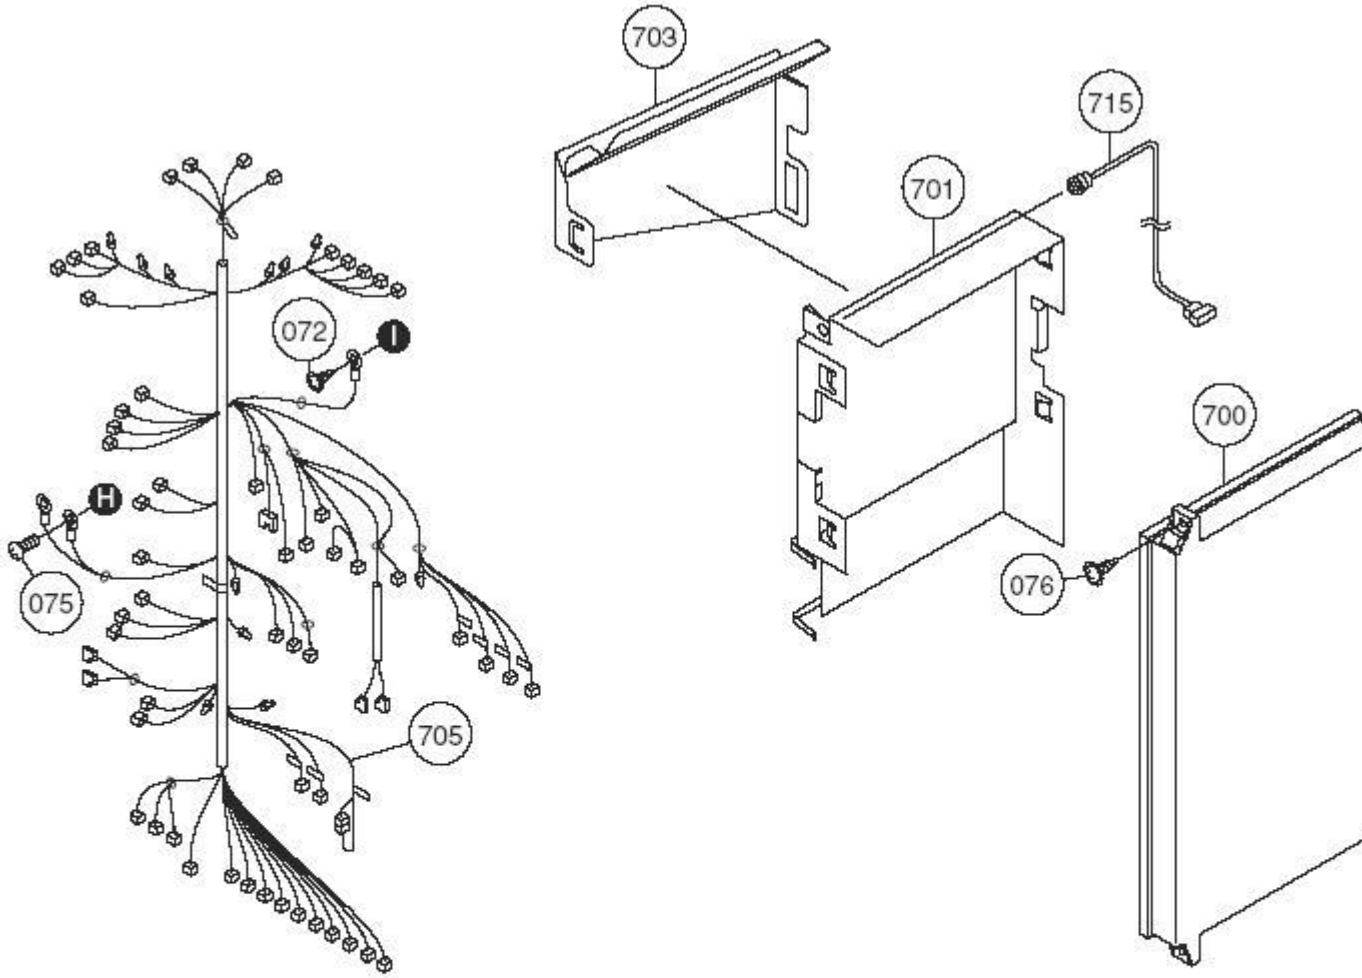

Position	Part Number	Description	Comments
700	SHB7164	PCB BC3200RA	
700	SHB7165	PCB BC3200RA5	
701	DEKA014	PCB COVER	
703	ELVA014	PCB CASE DRAIN COVER BC3200R	
705	EREJ021	MAIN WIRING HARNESS BC3200R