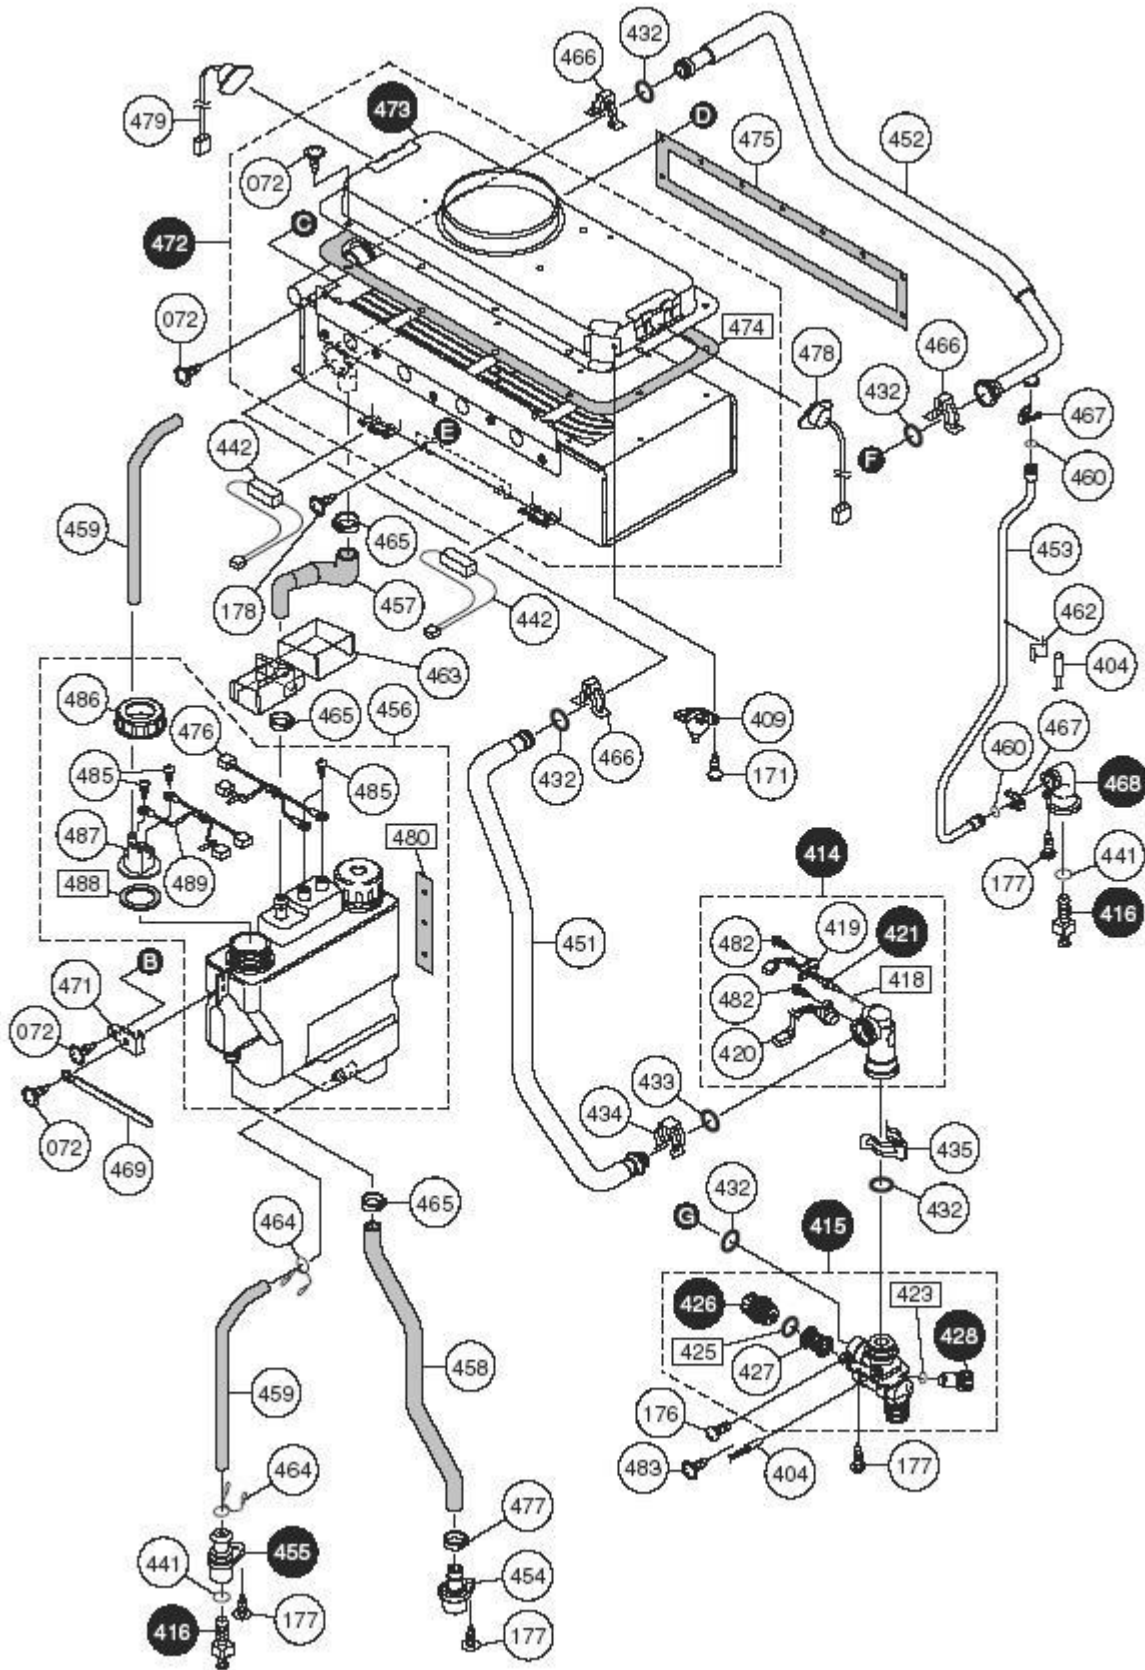

Hot-water feed route-2 BC3200RA(5)

Position	Part Number	Description	Comments