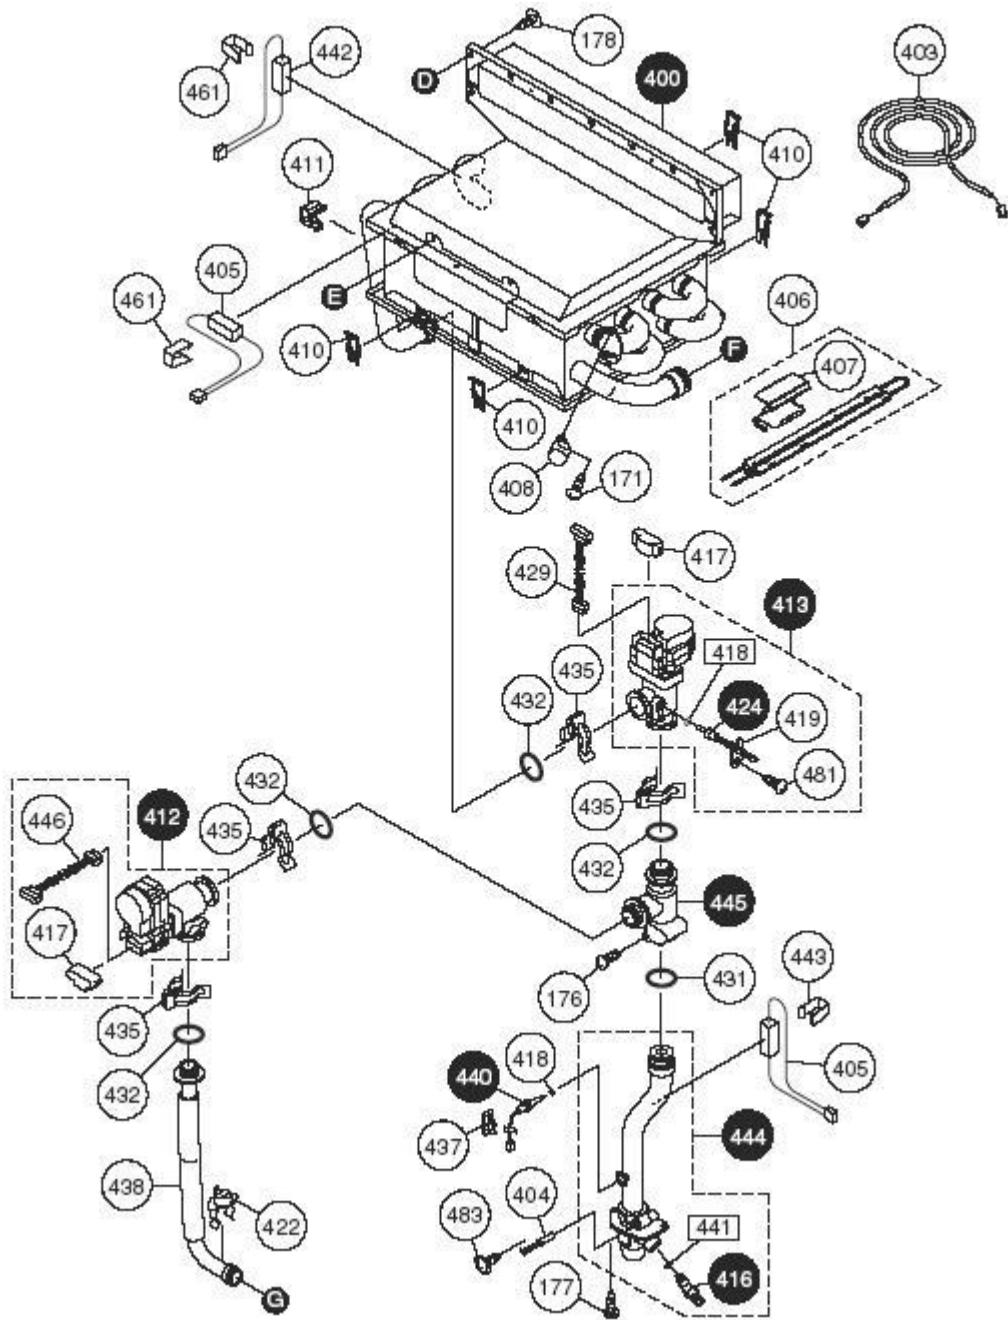

Hot-water feed route-1 BC3200RA(5)

Position	Part Number	Description	Comments
400	SKD7963	COPPER HEAT EXCHANGER	
403	SKF7165	THERMAL FUSE BC3200R	
404	DJWH003	ANTI FROST HEATER	
405	DJWH004	ANTI FROST HEATER