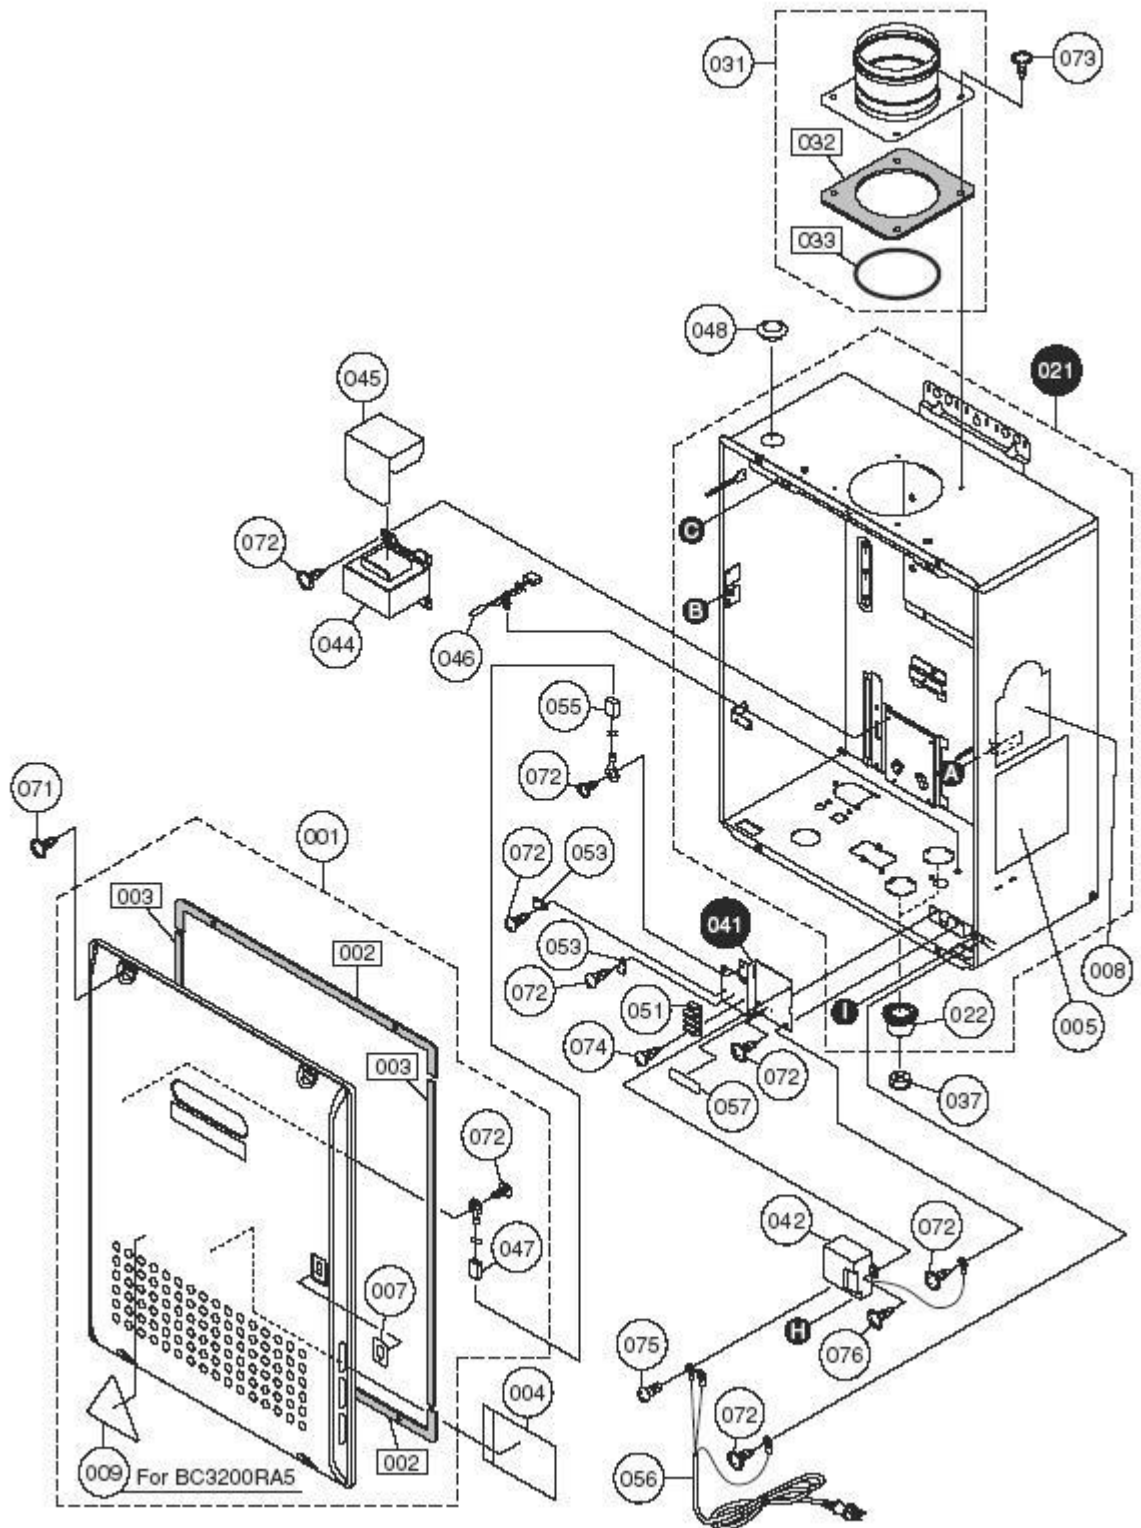

## External outfitting BC3200RA(5)

Position	Part Number	Description	Comments
1	SKF7220	BC3200RA FRONT COVER	

1	SKF7221	BC3200RA5 FRONT COVER	
2	AAPL015	COVER PACKING TOP OR BOTTOM	
3	AAPL017	COVER PACKING LEFT OR RIGHT	
4	EREK010	WIRING DIAGRAM BC3200R	
5	EJXK004	BOSCH CAUTION LABEL	
7	DECK008	LAMP VIEWING WINDOW	
8	EREK003	ENERGY LABEL BC3200R	
9	EREK006	50? LABEL	
21	EPHKA001	REAR CASE BC3200R	
22	EHKA014	WIRING ENTRY FITTING BC3200R	
31	EPJF011	FLUE ADAPTER BC3200R	
32	ENJF014	FLUE GASKET BC3200R	
33	SKD7469	FLUE O-RING BC3200R	
37	CXPA026	CABLE GROMMET	
41	DZTA006	ELCB MOUNTING PLATE	
42	EGHJ031	ELCB	
44	EPJJ061	TRANSFORMER 230/240 V BC3200R	
45	EJSA021	TRANSFORMER COVER	
46	BWCH003	AIR TEMPERATURE THERMISTOR	
47	DMBJ010	EARTH CONNECTION	
48	SAB2966	TOP CASE PLUG BC3200R	
51	CCPJ028	REMOTE CONTROL CONNECTION LEAD	
53	7287909	CABLE CLAMP	
55	DEMJ009	EARTH LEAD	
56	EJXJ017	POWER CABLE 240V	

# Combustion unit and gas route BC3200RA(5)

Position	Part Number	Description	Comments
----------	-------------	-------------	----------

74	SAD6183	SCREW 4x12	
100	SKC7447	COMBUSTION CHAMBER BC3200R	
101	ELVL001	COMBUSTION CHAMBER GASKET BC3200R	
102	SKC7448	IGNITION PLUG + FLAME ROD BC3200R	
104	EHKL002	IGNITION PLUG GASKET BC 3200R	
105	EGLC035	IGNITION PLUG FIXING PLATE BC3200R	
106	SKC7449	SECONDARY FLAME ROD	
107	DJPL004	FLAME SENSOR GASKET BC3200R	
108	DJPC012	FLAME SENSOR FIXING PLATE BC3200R	
110	ELVC054	BURNER DAMPER LPG BC3200R	
110	ELVC056	BURNER DAMPER NG BC3200R	
113	SKF7164	FAN ASSEMBLY BC3200R	
114	EHKF7164	FAN BELL MOUTH BC3200R	
116	AGVJ007	IGNITION UNIT	
117	ALSJ071	IGNITION LEAD BC3200R	
118	EPJA021	IGNITOR FIXING PLATE BC 3200R	
125	SKD7036	BURNER MANIFOLD LPG BC3200R	
125	SKF7222	BURNER MANIFOLD NG BC3200R	
126	ELVL003	BURNER MANIFOLD TOP GASKET BC 3200R	
127	ELVL007	BURNER MAINFOLD BOTTOM GASKET BC3200R	
131	SAR7251	SOLENOID S16	