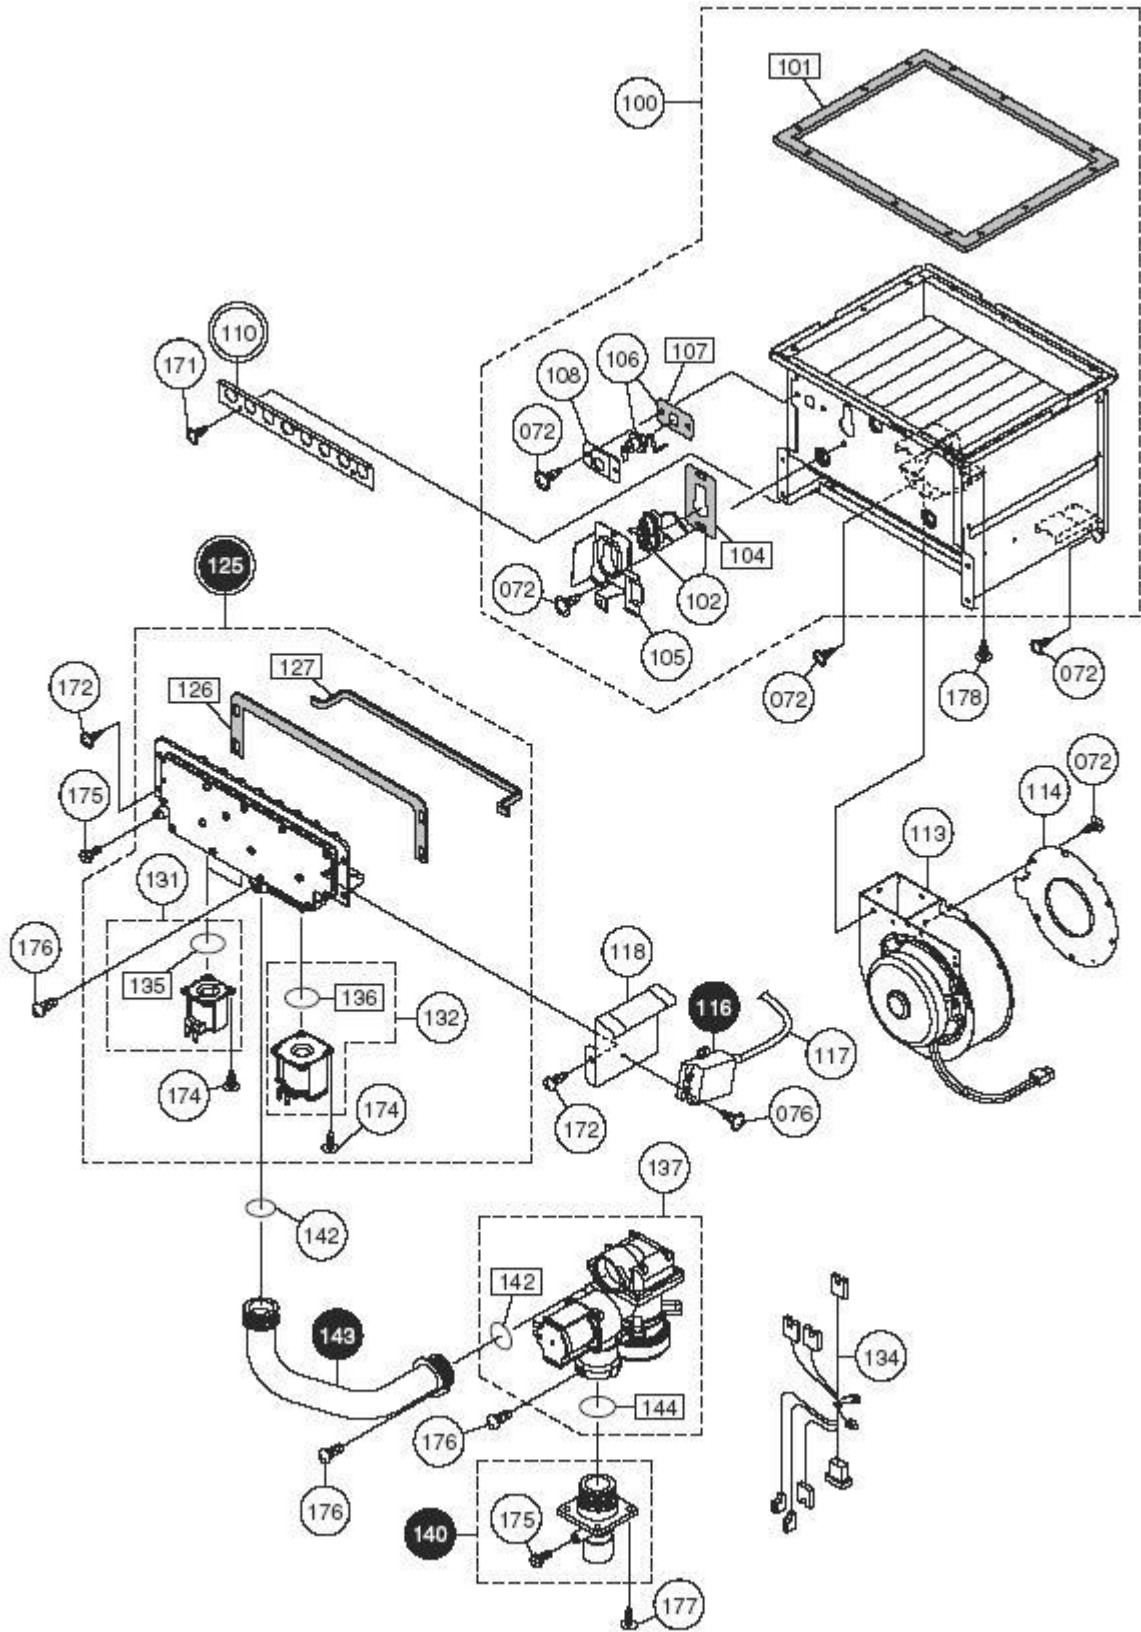

## External outfitting BC3200RA(5)

Position	Part Number	Description	Comments
1	SKF7220	BC3200RA FRONT COVER	

1	SKF7221	BC3200RA5 FRONT COVER	
2	AAPL015	COVER PACKING TOP OR BOTTOM	
3	AAPL017	COVER PACKING LEFT OR RIGHT	
4	EREK010	WIRING DIAGRAM BC3200R	
5	EJXK004	BOSCH CAUTION LABEL	
7	DECK008	LAMP VIEWING WINDOW	
8	EREK003	ENERGY LABEL BC3200R	
9	EREK006	50? LABEL	
21	EPHKA001	REAR CASE BC3200R	
22	EHKA014	WIRING ENTRY FITTING BC3200R	
31	EPJF011	FLUE ADAPTER BC3200R	
32	ENJF014	FLUE GASKET BC3200R	
33	SKD7469	FLUE O-RING BC3200R	
37	CXPA026	CABLE GROMMET	
41	DZTA006	ELCB MOUNTING PLATE	
42	EGHJ031	ELCB	
44	EPJJ061	TRANSFORMER 230/240 V BC3200R	
45	EJSA021	TRANSFORMER COVER	
46	BWCH003	AIR TEMPERATURE THERMISTOR	
47	DMBJ010	EARTH CONNECTION	
48	SAB2966	TOP CASE PLUG BC3200R	
51	CCPJ028	REMOTE CONTROL CONNECTION LEAD	
53	7287909	CABLE CLAMP	
55	DEMJ009	EARTH LEAD	
56	EJXJ017	POWER CABLE 240V	

# Combustion unit and gas route BC3200RA(5)

Position	Part Number	Description	Comments
----------	-------------	-------------	----------

74	SAD6183	SCREW 4x12	
100	SKC7447	COMBUSTION CHAMBER BC3200R	
101	ELVL001	COMBUSTION CHAMBER GASKET BC3200R	
102	SKC7448	IGNITION PLUG + FLAME ROD BC3200R	
104	EHKL002	IGNITION PLUG GASKET BC 3200R	
105	EGLC035	IGNITION PLUG FIXING PLATE BC3200R	
106	SKC7449	SECONDARY FLAME ROD	
107	DJPL004	FLAME SENSOR GASKET BC3200R	
108	DJPC012	FLAME SENSOR FIXING PLATE BC3200R	
110	ELVC054	BURNER DAMPER LPG BC3200R	
110	ELVC056	BURNER DAMPER NG BC3200R	
113	SKF7164	FAN ASSEMBLY BC3200R	
114	EHKF7164	FAN BELL MOUTH BC3200R	
116	AGVJ007	IGNITION UNIT	
117	ALSJ071	IGNITION LEAD BC3200R	
118	EPJA021	IGNITOR FIXING PLATE BC 3200R	
125	SKD7036	BURNER MANIFOLD LPG BC3200R	
125	SKF7222	BURNER MANIFOLD NG BC3200R	
126	ELVL003	BURNER MANIFOLD TOP GASKET BC 3200R	
127	ELVL007	BURNER MAINFOLD BOTTOM GASKET BC3200R	
131	SAR7251	SOLENOID S16	