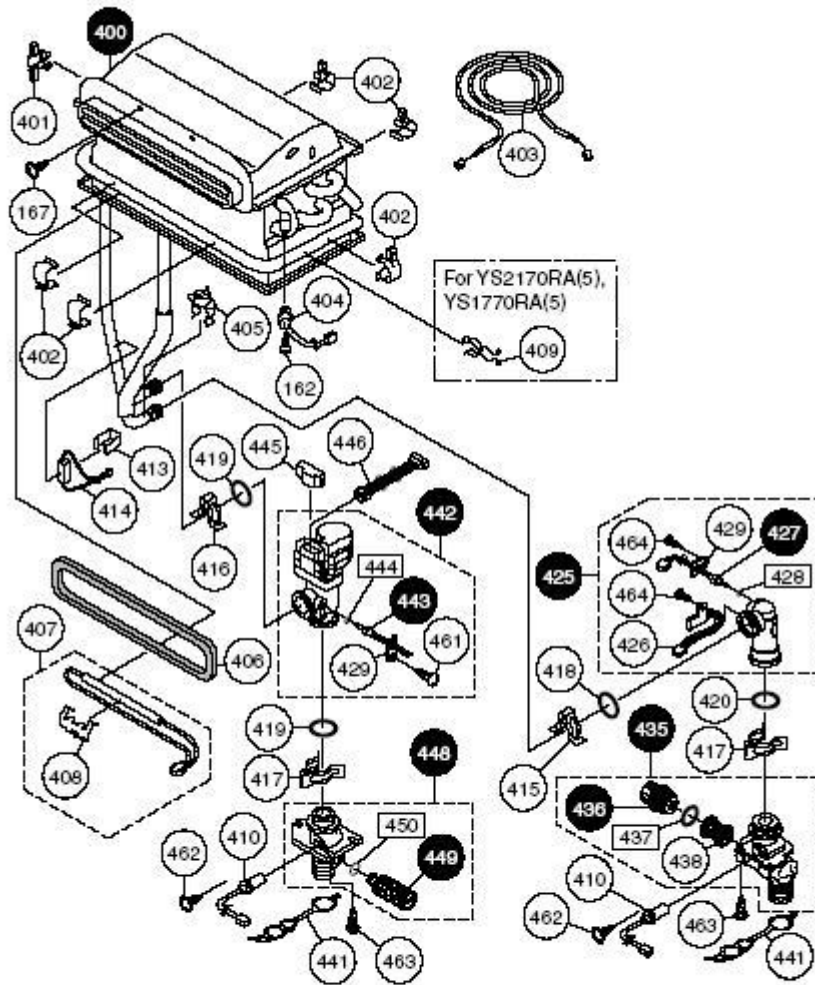

Position	Part Number	Description	Comments
400	SKA7243	Heat Exchanger - YS2170R	1 YS2170RA(5)
401	CZLH005	Thermal Fuse Clamp	1
402	DTJH002	Thermal Fuse Clamp	5
403	SBC7704	Thermal Fuse YS2170R	1 YS1770RA(5)
404	DJPH002	High Limit Switch 120 Degree C - 70R series	1
405	DJPH003	Low Limit Antifrost Switch - 70R series	1
406	DJPL007	Flue Gasket - 1770R	1 YS2170RA(5)
407	SKC7235	Antifrost heater and clip - 70R series	1
408	EHKH001	Antifrost heater clip - 70R series	1
409	HGKL015	Wiring Harness Clip - 2170/1770	1 YS2170RA(5)