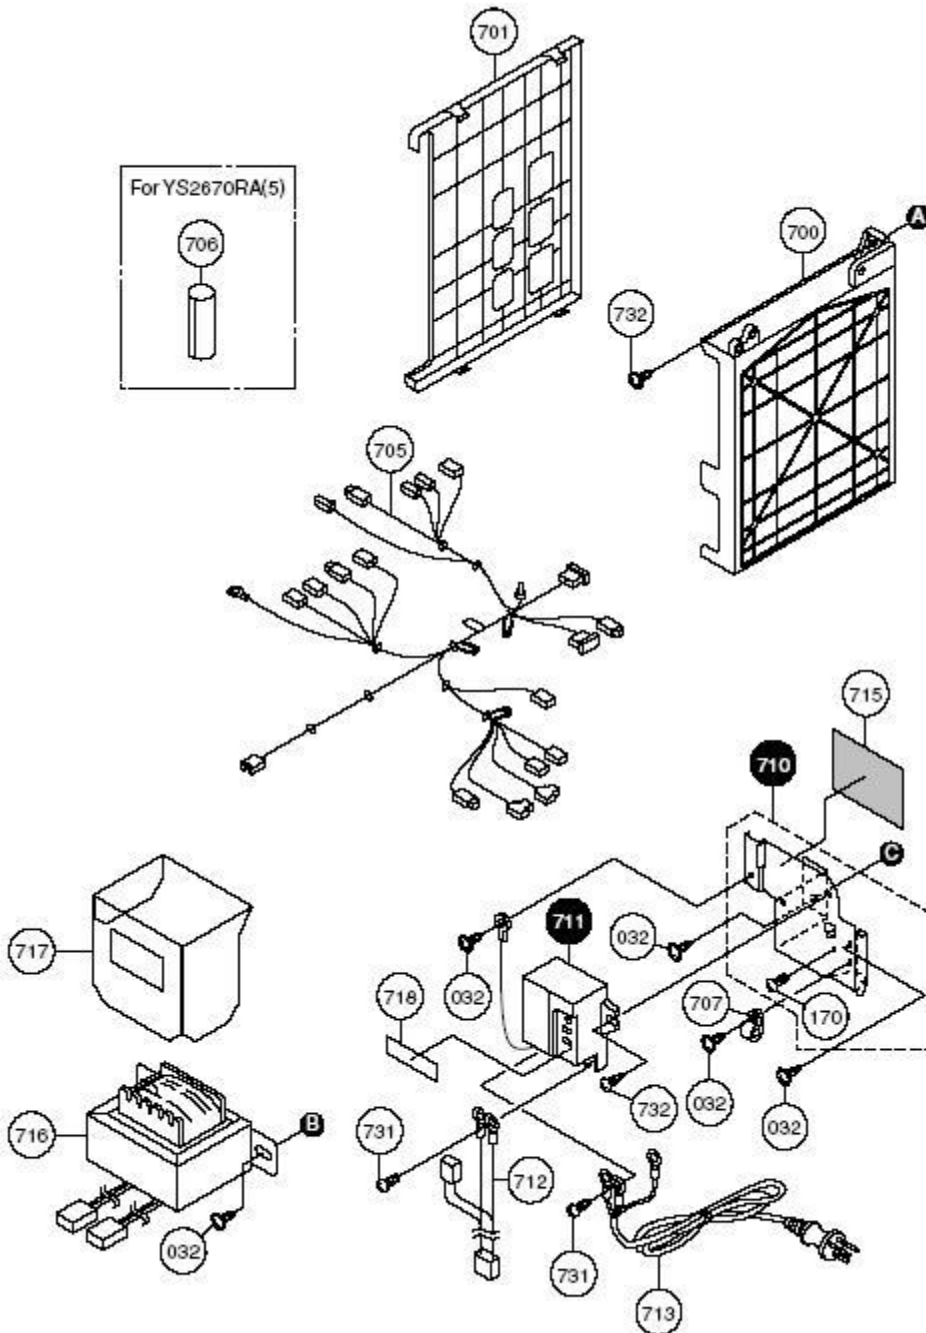

Valve - 70R series	
448	DTJD011	Hot Water Outlet Connection - 70R series	1
449	SAA2811	Pressure Relief Valve - 70R series	1
450	SAD6635	O-ring - Pressure Relief Valve - 70R series	1

BOSCH
Invented for life

Position	Part Number	Description	Comments
700	SHB7005	PCB - 70R series	1 YS**70RA
700	SHB7004	PCB - 70R series 50 degree	1 YS**70RA5