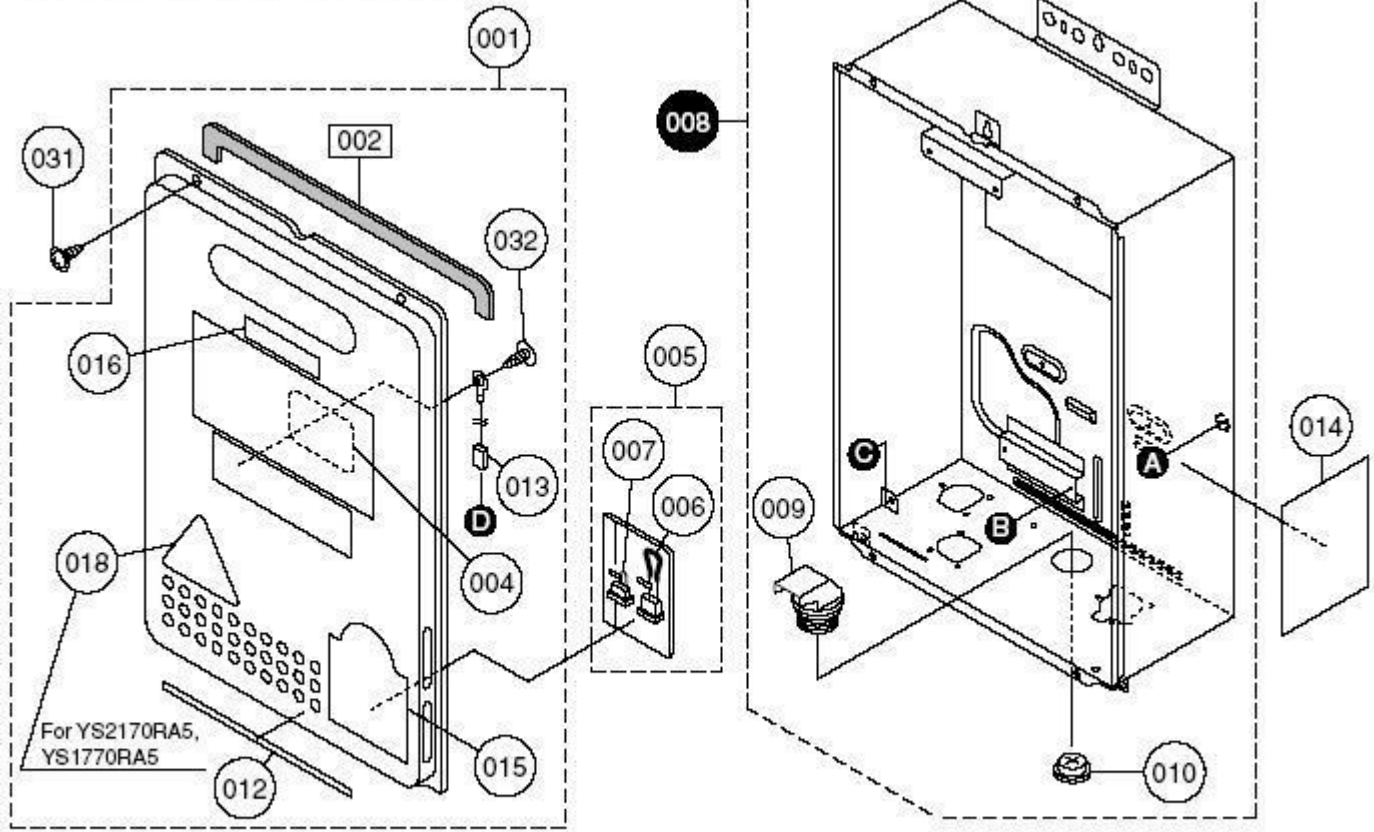

**BOSCH**

Invented for life

For YS2170RA(5), YS1770RA(5)

Position	Part Number	Description	Comments
1	SKC7230	Front Cover 2170 with labels	1 YS2170RA
1	SKC7231	Front Cover 2170R5 with labels	1 YS1770RA5
2	EAAL002	Cover Top Gasket - 70 Series	1
4	DKEK001	Plug Insulation Sheet	1
5	EGHK031	Information Sheet with Bridges	1
6	EGHJ019	Bridge A (Black) 75 deg C	1
7	EGHJ020	Bridge B (Blue) 60 deg C	1
8	EGHA001	Case 2170/1770	
9	CZLA010	Cable Guide - 70 series	1
10	CXPA026	Cable Grommet - 70 series	1
12	EDLK002	Piping Label - 70 series	1
13	EGHJ028	Cover Earth Lead - 70 series	1
14	EGHK004	Caution Label - 70 series	1
15	EMFK008	Energy Label 2170	1 YS2170RA(5)
16	EGHK009	High Temp Warning Label 70 series	1

Position	Part Number	Description	Comments
100	SBN7473	Combustion Chamber 2170	1 YS2170RA(5)
101	DSSL001	Air Inlet Gasket 2170	1 YS2170RA(5)
102	SBC7684	Spark Plug and Plate - 70 series	1
103	SBC7685	Flame Rod and Plate - 70 series	1
104	SAB2715	Ignition Plate - 70 series	1
105	DLKC029	Ignition Mount Plate - 70 series	1
110	DSSC041	Burner Damper 2170	1 YS2170RA(5)
111	DTJL004	Fan Mount Gasket - 70 series	1
112	DTXF035	Fan Mount Flange 2170	1 YS2170RA(5)