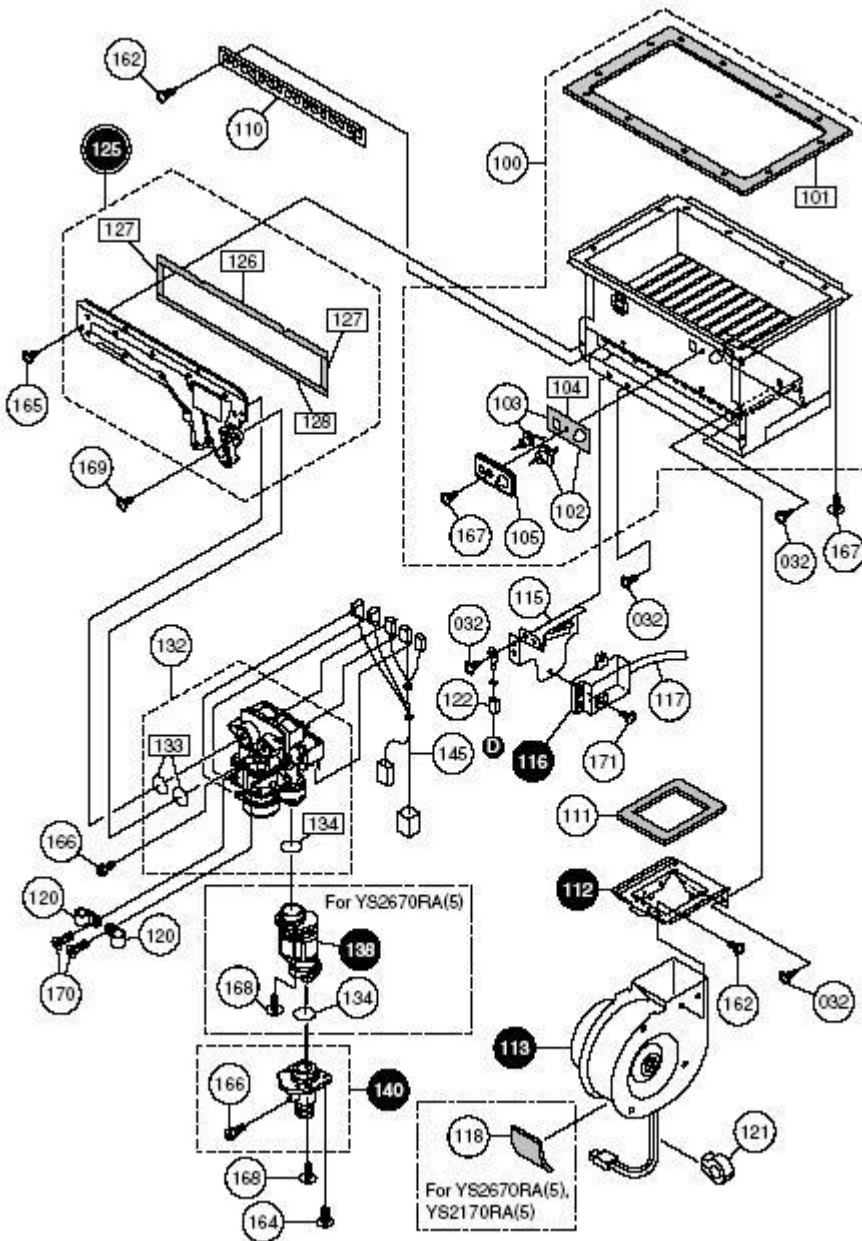

**BOSCH**

Invented for life

For YS2170RA(5), YS1770RA(5)

Position	Part Number	Description	Comments
1	SKC7230	Front Cover 2170 with labels	1 YS2170RA
1	SKC7231	Front Cover 2170R5 with labels	1 YS1770RA5
2	EAAL002	Cover Top Gasket - 70 Series	1
4	DKEK001	Plug Insulation Sheet	1
5	EGHK031	Information Sheet with Bridges	1
6	EGHJ019	Bridge A (Black) 75 deg C	1
7	EGHJ020	Bridge B (Blue) 60 deg C	1
8	EGHA001	Case 2170/1770	
9	CZLA010	Cable Guide - 70 series	1
10	CXPA026	Cable Grommet - 70 series	1
12	EDLK002	Piping Label - 70 series	1
13	EGHJ028	Cover Earth Lead - 70 series	1
14	EGHK004	Caution Label - 70 series	1
15	EMFK008	Energy Label 2170	1 YS2170RA(5)
16	EGHK009	High Temp Warning Label 70 series	1

Position	Part Number	Description	Comments
100	SBN7473	Combustion Chamber 2170	1 YS2170RA(5)
101	DSSL001	Air Inlet Gasket 2170	1 YS2170RA(5)
102	SBC7684	Spark Plug and Plate - 70 series	1
103	SBC7685	Flame Rod and Plate - 70 series	1
104	SAB2715	Ignition Plate - 70 series	1
105	DLKC029	Ignition Mount Plate - 70 series	1
110	DSSC041	Burner Damper 2170	1 YS2170RA(5)
111	DTJL004	Fan Mount Gasket - 70 series	1
112	DTXF035	Fan Mount Flange 2170	1 YS2170RA(5)