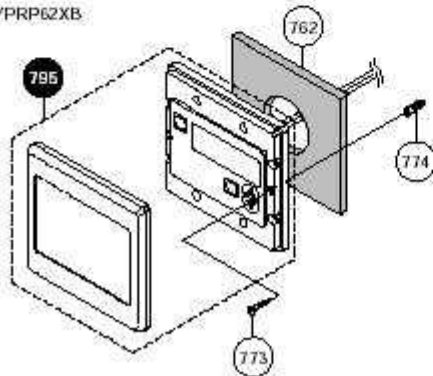

## Remote Controllers

YPRM67XB

YPRS67XB

YPRM66XB

YPRS66XB

YPRP62XB

<The parts of Outline Type Font number follow the contents of remarks>

Position	Part Number	Description	Comments
740	YPRM67XB	Main Controller (YPRM67XB)	
755	YPRM66XB	Main Controller (YPRM66XB)	
760	YPRS66XB	Bathroom Controller (YPRS66XB)	
790	YPRS67XB	Bathroom Controller (YPRS67XB)	
795	YPRP62XB	Sub Controller (YPRP62XB)	