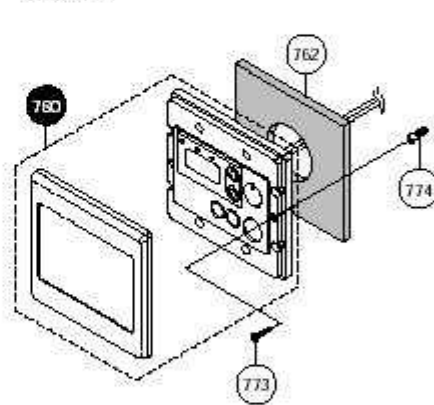

Position	Part Number	Description	Comments
700	SHB7005	PCB - 70R series	1 YS**70RA
700	SHB7004	PCB - 70R series 50 degree	1 YS**70RA5

		locked	
701	EJBJ003	PCB cover - 70R series	1
705	EGHJ011	Wiring Harness for 70R series	1
706	DTJL008	Heat Insulation Pad - YS2670R	1 YS2670RA(5)
707	7224001	Nylon Cable Clamp - 70R series	1
710	EGHA017	ELCB Mounting Plate - 70R series	1
711	EGHJ031	ELCB - 70R series	1
712	EGHJ010	ELCB Wiring Harness - 70R series	1
713	EJXJ017	240Volt Power Cable - 70R series	1
715	DTJL009	Drip Proof Cover - 70R ELCB	1
716	EGHJ021	Transformer - 240V-100V - 70R series	1
717	EJSA021	Transformer Cover - 70R series	1
718	EGHK010	Terminal Cover Label - 70R series	1

## Remote Controllers

YPRM67XB

YPRS67XB

YPRM66XB

YPRS66XB

YPRP62XB

<The parts of Outline Type Font number follow the contents of remarks>

Position	Part Number	Description	Comments
740	YPRM67XB	Main Controller (YPRM67XB)	
755	YPRM66XB	Main Controller (YPRM66XB)	
760	YPRS66XB	Bathroom Controller (YPRS66XB)	
790	YPRS67XB	Bathroom Controller (YPRS67XB)	
795	YPRP62XB	Sub Controller (YPRP62XB)	