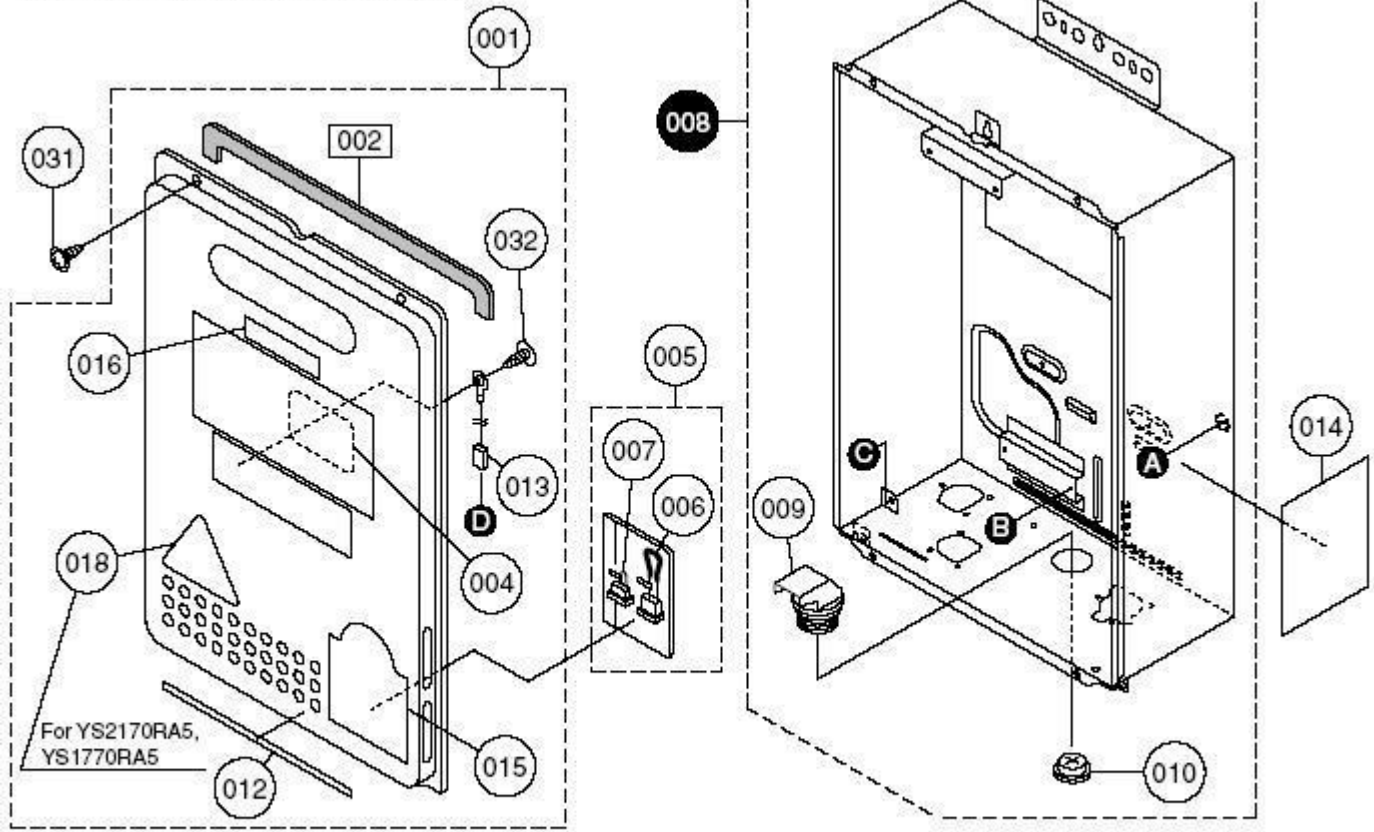

**BOSCH**

Invented for life

For YS2170RA(5), YS1770RA(5)

Position	Part Number	Description	Comments
1	SKC7232	Front Cover 1770 with labels	1 YS1770RA
1	SKC7233	Front Cover 1770R5 with labels	1 YS1770RA5
2	EAAL002	Cover Top Gasket - 70 Series	1
4	DKEK001	Plug Insulation Sheet	1
5	EGHK031	Information Sheet with Bridges	1
6	EGHJ019	Bridge A (Black) 75 deg C	1
7	EGHJ020	Bridge B (Blue) 60 deg C	1
8	EGHA001	Case 2170/1770	1 YS2170RA(5)
9	CZLA010	Cable Guide - 70 series	1
10	CXPA026	Cable Grommet - 70 series	1
12	EDLK002	Piping Label - 70 series	1
13	EGHJ028	Cover Earth Lead - 70 series	1
14	EGHK004	Caution Label - 70 series	1
15	EGHK008	Energy Label 1770	1 YS1770RA(5)
16	EGHK009	High Temp Warning Label 70 series	1