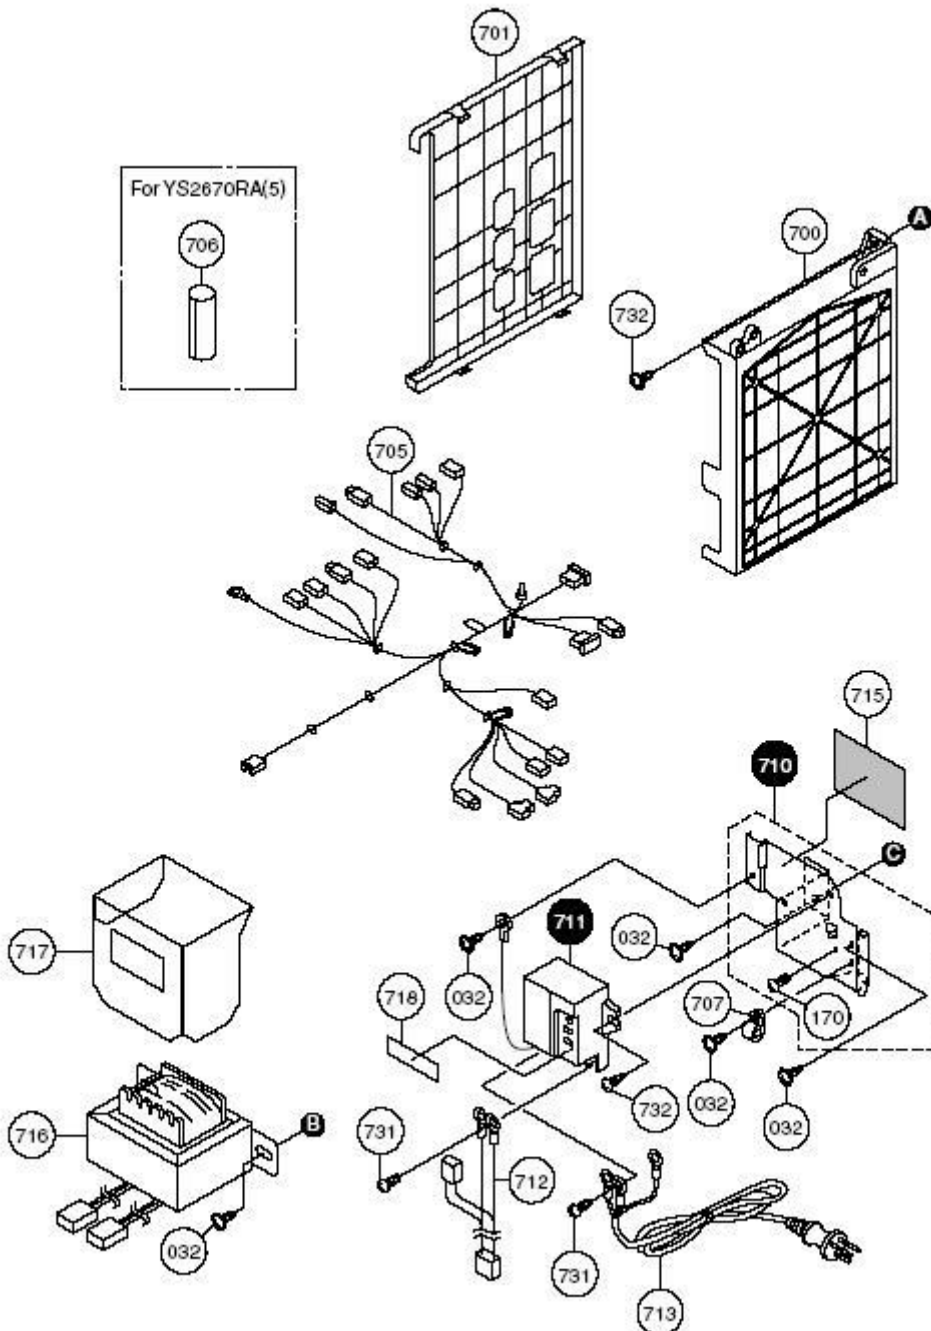

446	DTJJ006	Wiring Loom - Water Servo Valve - 70R series	1
448	DTJD011	Hot Water Outlet Connection - 70R series	1
449	SAA2811	Pressure Relief Valve - 70R series	1
450	SAD6635	O-ring - Pressure Relief Valve - 70R series	1

BOSCH
Invented for life

Position	Part Number	Description	Comments