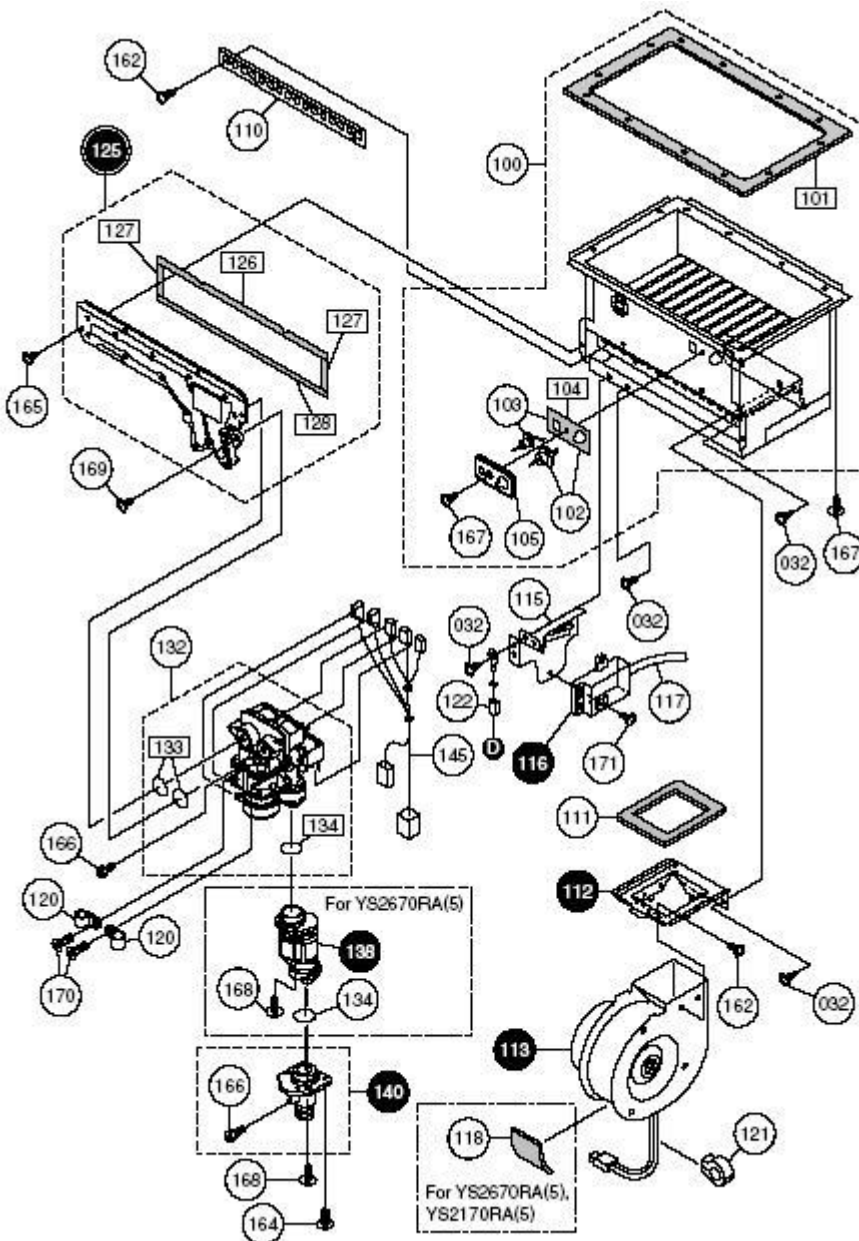

**BOSCH**

Invented for life

For YS2170RA(5), YS1770RA(5)

Position	Part Number	Description	Comments
1	SKC7232	Front Cover 1770 with labels	1 YS1770RA
1	SKC7233	Front Cover 1770R5 with labels	1 YS1770RA5
2	EAAL002	Cover Top Gasket - 70 Series	1
4	DKEK001	Plug Insulation Sheet	1
5	EGHK031	Information Sheet with Bridges	1
6	EGHJ019	Bridge A (Black) 75 deg C	1
7	EGHJ020	Bridge B (Blue) 60 deg C	1
8	EGHA001	Case 2170/1770	1 YS2170RA(5)
9	CZLA010	Cable Guide - 70 series	1
10	CXPA026	Cable Grommet - 70 series	1
12	EDLK002	Piping Label - 70 series	1
13	EGHJ028	Cover Earth Lead - 70 series	1
14	EGHK004	Caution Label - 70 series	1
15	EGHK008	Energy Label 1770	1 YS1770RA(5)
16	EGHK009	High Temp Warning Label 70 series	1

**BOSCH**

Invented for life

Position	Part Number	Description	Comments
100	SBN7475	Combustion Chamber 1770	1 YS1770RA(5)
101	DTXL001	Air Inlet Gasket 1770	1 YS1770RA(5)
102	SBC7684	Spark Plug and Plate - 70 series	1
103	SBC7685	Flame Rod and Plate - 70 series	1
104	SAB2715	Ignition Plate - 70 series	1
105	DLKC029	Ignition Mount Plate - 70 series	1
110	CRUC032	Burner Damper 1770	1 YS1770RA(5)
111	DTJL004	Fan Mount Gasket - 70 series	1
112	DTXF035	Fan Mount Flange 1770	1 YS1770RA(5)