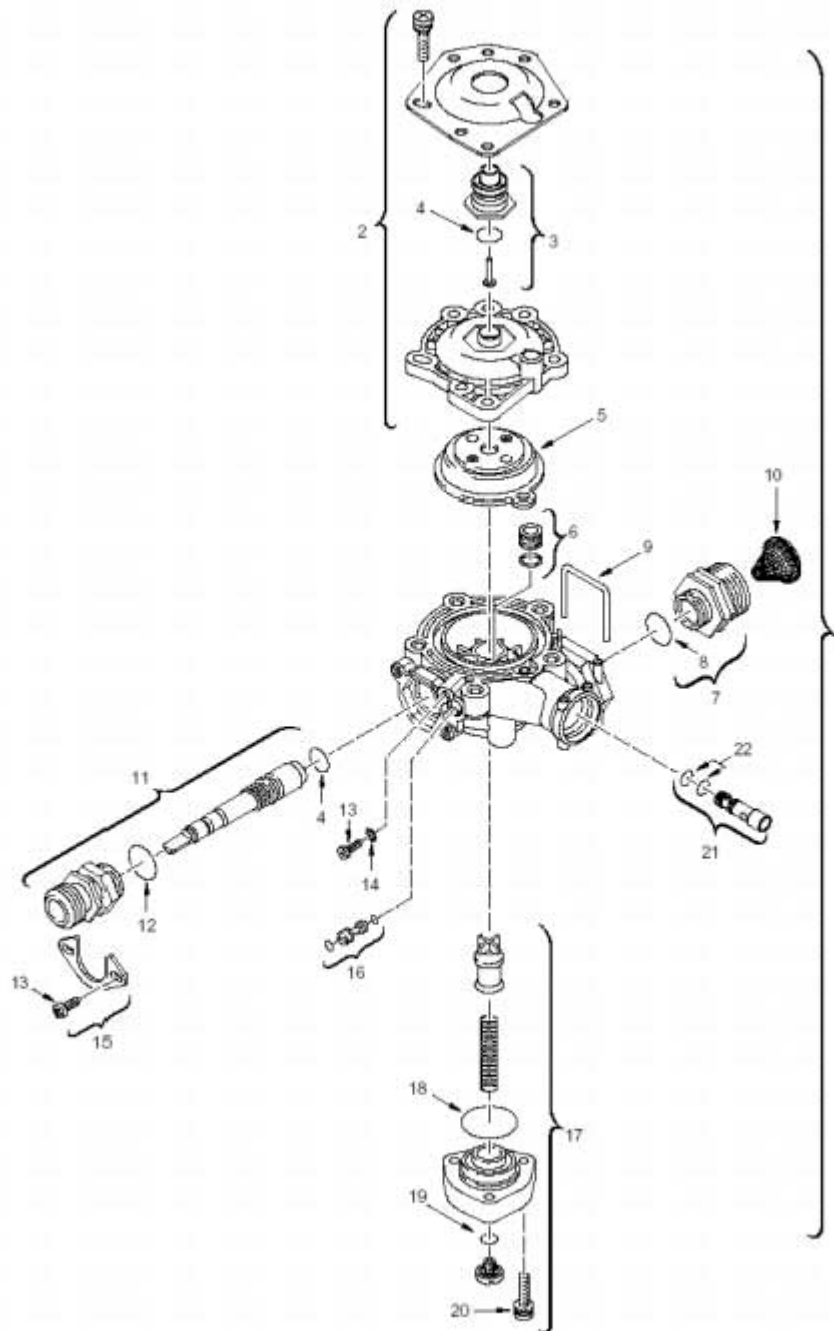

Position	Part Number	Description	Comments
1	8705406235	Heat Exchanger	
2	8707206132	Temperature Limiter	Ceramic type
2	8707206435	Temperature Limiter	Clip on type
3	29109511160	Screw	
4	8700705972	Connecting Pipe	
4.1	8703301081	Nut	
4.2	87001000080	Flat Washer	
4.3	87005000040	Dished Washer	
4.4	87002030040	Rubber Washer	
7	8700205023	O Ring	
8	8704705025	Retaining Clip	
9	8707406104	Hydrogenerator	
10	8704705030	Retaining Clip	
11	8700705947	Cold Water Pipe	
12	8700205133	O Ring	
13	8700705534	Hot Water Pipe	
14	97080610240	O Ring	

Position	Part Number	Description	Comments
1	87081202600	Main Burner	NG
1	8708120132	Main Burner	LPG
2	8701003010	Manifold Washer	
3		Screw	Part not known
4	8708202147	Injector	NG 1.3 mm
4	8708202139	Injector	LPG 0.76mm
5	2910952122	Screw	
6	8703401069	Screw	

**BOSCH**

Invented for life

Position	Part Number	Description	Comments
1	8707011979 or 87070116710 for NZ	Gas Valve	NG
1	8707011199	Gas Valve	LPG
2		Throttle Housing	Part not known
3	8743401002	Screw	
4	8701004001	Gasket	
5	8704603067	Compression Spring	
6	8704603118	Compression Spring	LPG

**BOSCH**

Invented for life

Position	Part Number	Description	Comments
1	8707002708	Water Valve	
2	8705500101	Cover	
3	8700306114	Sleeve	
4	8710205007	O ring	
5	8700503053	Diaphragm	
6		Sleeve	Part not known
7		Sleeve	Part not known
8	8700205115	O ring	