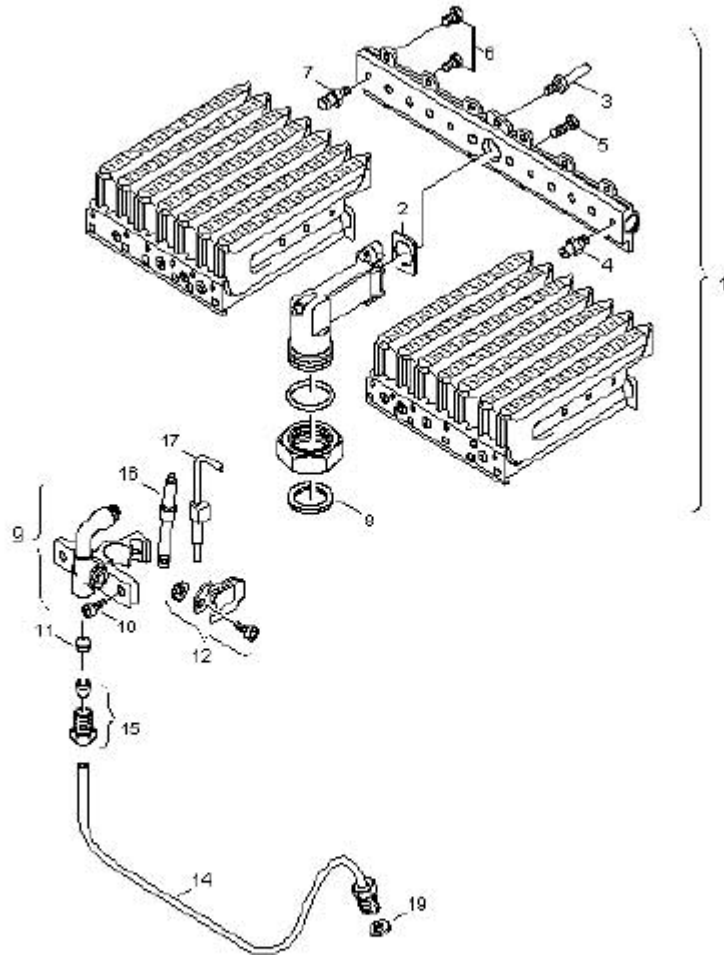

Position	Part Number	Description	Comments
1	8705421795	Front Cover	
2	8705506369	Shield	
3	8702000219	Water Flow Selector	
4	8702000111	Water Flow Knob	
5	8705505345	Draught Diverter	
6	8705504043	Exhaust Pipe Union	
7		Screw	Part not known
8	8701304127	Angle Bracket	
9		Screw	Part not known

Position	Part Number	Description	Comments
1	8705406235	Heat Exchanger	
2	8707206132	Temperature Limiter	Ceramic type
2	8707206435	Temperature Limiter	Clip on type
3	29109511160	Screw	
4	8700705972	Connecting Pipe	
4.1	8703301081	Nut	
4.2	87001000080	Flat Washer	
4.3	87005000040	Dished Washer	
4.4	87002030040	Rubber Washer	
7	8700205023	O Ring	
8	8704705025	Retaining Clip	
9	8707406104	Hydrogenerator	
10	8704705030	Retaining Clip	
11	8700705947	Cold Water Pipe	
12	8700205133	O Ring	
13	8700705534	Hot Water Pipe	
14	97080610240	O Ring	

Position	Part Number	Description	Comments
1	87081202600	Main Burner	NG
1	8708120132	Main Burner	LPG
2	8701003010	Manifold Washer	
3		Screw	Part not known
4	8708202147	Injector	NG 1.3 mm
4	8708202139	Injector	LPG 0.76mm
5	2910952122	Screw	
6	8703401069	Screw	

**BOSCH**

Invented for life

Position	Part Number	Description	Comments
1	8707002708	Water Valve	
2	8705500101	Cover	
3	8700306114	Sleeve	
4	8710205007	O ring	
5	8700503053	Diaphragm	
6		Sleeve	Part not known
7		Sleeve	Part not known
8	8700205115	O ring	