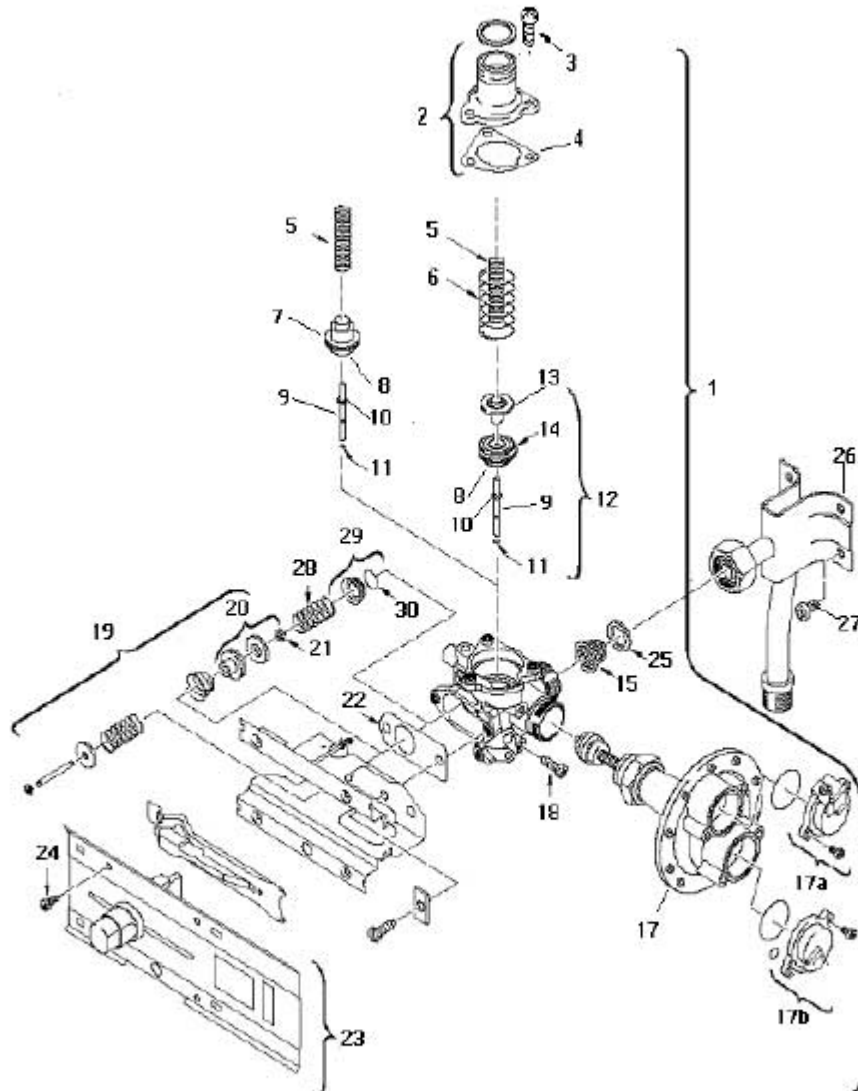

BOSCH

Invented for life

Position	Part Number	Description	Comments
1	8707011979 or 87070116710 for NZ	Gas Valve	NG
1	8707011199	Gas Valve	LPG
2		Throttle Housing	Part not known
3	8743401002	Screw	
4	8701004001	Gasket	
5	8704603067	Compression Spring	
6	8704603118	Compression Spring	LPG