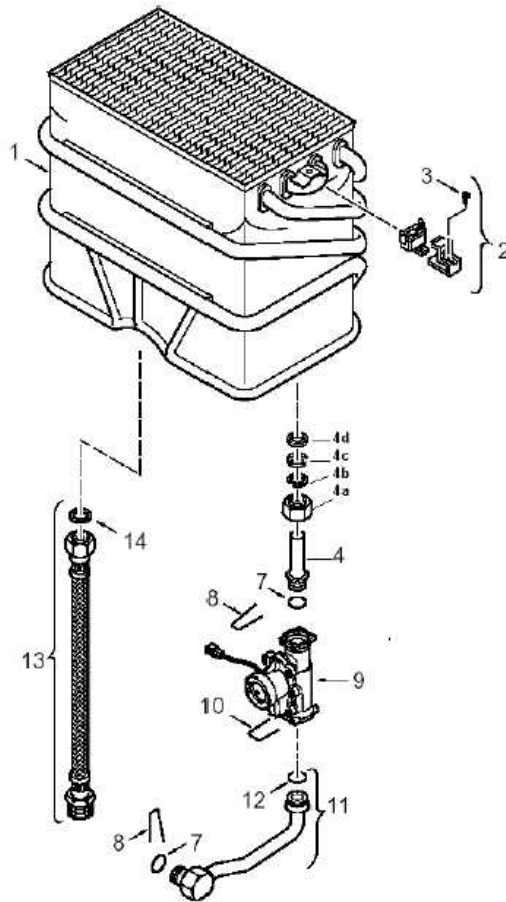

Position	Part Number	Description	Comments
1	8705421795	Front Cover	
2	8705506369	Shield	
3	8702000219	Water Flow Selector	
4	8702000111	Water Flow Knob	
5	8705505345	Draught Diverter	
6	8705504043	Exhaust Pipe Union	
7		Screw	Part not known
8	8701304127	Angle Bracket	
9		Screw	Part not known

Position	Part Number	Description	Comments
1	8705406235	Heat Exchanger	
2	8707206132	Temperature Limiter	Ceramic type
2	8707206435	Temperature Limiter	Clip on type
3	29109511160	Screw	
4	8700705972	Connecting Pipe	
4.1	8703301081	Nut	
4.2	87001000080	Flat Washer	
4.3	87005000040	Dished Washer	
4.4	87002030040	Rubber Washer	
7	8700205023	O Ring	
8	8704705025	Retaining Clip	
9	8707406104	Hydrogenerator	
10	8704705030	Retaining Clip	
11	8700705947	Cold Water Pipe	
12	8700205133	O Ring	
13	8700705534	Hot Water Pipe	
14	97080610240	O Ring	

Position	Part Number	Description	Comments
1	87081202600	Main Burner	NG
1	8708120132	Main Burner	LPG
2	8701003010	Manifold Washer	
3		Screw	Part not known
4	8708202147	Injector	NG 1.3 mm
4	8708202139	Injector	LPG 0.76mm
5	2910952122	Screw	
6	8703401069	Screw	

**BOSCH**

Invented for life

Position	Part Number	Description	Comments
1	8707011979 or 87070116710 for NZ	Gas Valve	NG
1	8707011199	Gas Valve	LPG
2		Throttle Housing	Part not known
3	8743401002	Screw	
4	8701004001	Gasket	
5	8704603067	Compression Spring	
6	8704603118	Compression Spring	LPG