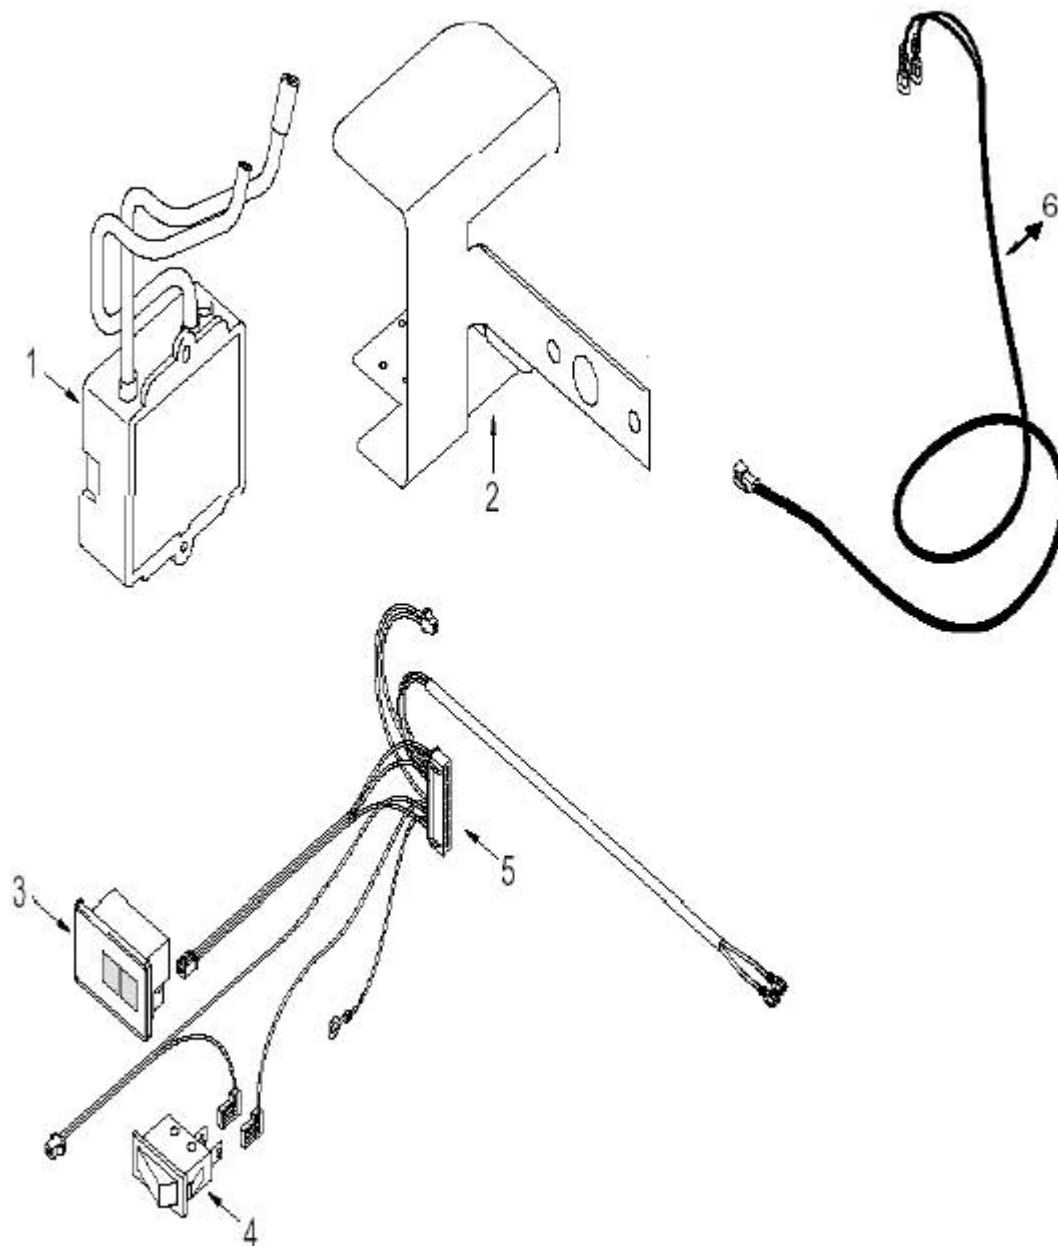

BOSCH

Invented for life

Position	Part Number	Description	Comments
1	8707207192	Ignition Unit	
2		Fixing Bracket	Part not known
3	8707305003	Light Emitting Diode	
4	8707200014	Switch	
5	8704404028	Set of cables	
6	8704404006	Cable	Part not known