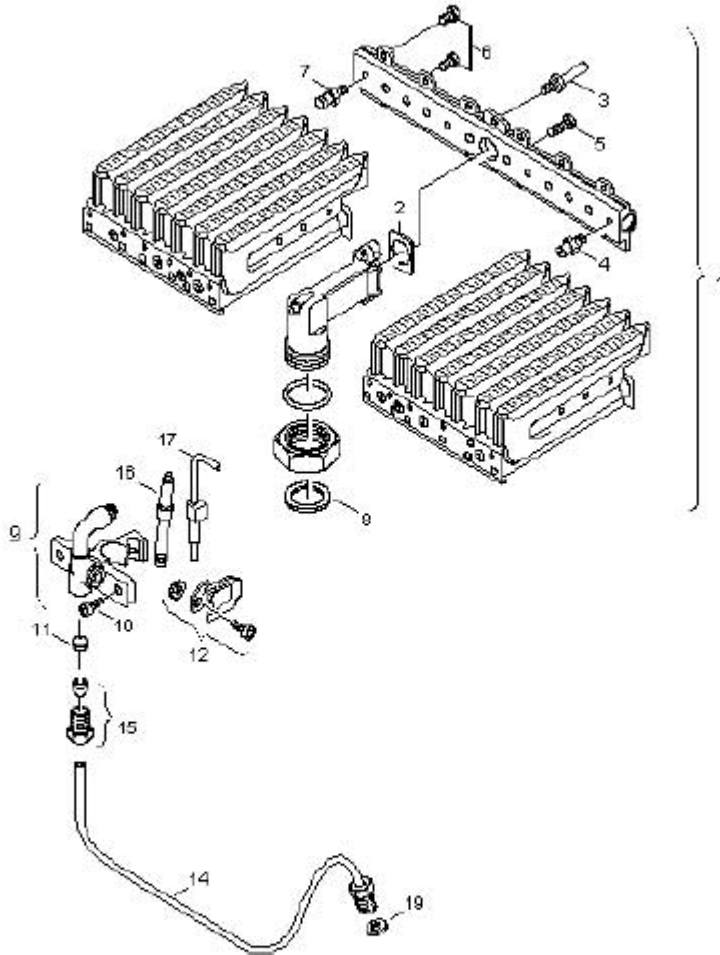

Position	Part Number	Description	Comments
1	8716487612	Front Cover	
2	F005W10001.ZG1	Rear Housing inc Flue	
3	9708061023.ZG1	Viewing Window	
4	9708063416.ZG1	Thumb Screw	

Position	Part Number	Description	Comments
1	8705406378	Heat Exchanger	
2	8707206151.ZG1	Temperature Limiter	Ceramic block type
2	8707206435	Temperature Limiter	Clip on type
3	2910951116.ZG1	Screw	
4	8700705972	Connecting Pipe	
4.1	8703301081	Nut	

4.2	8700100008.ZG1	Flat Washer	
4.2			
4.3	8700500004.ZG1	Dished Washer	
4.4	8700203004.ZG1	Rubber Washer	
7	8700205023	O ring	
8	8704705025	Retaining Clip	
9	8707406104	Hydrogenerator	Previously 8707406058
10	8704705030	Retaining Clip	
11	8700705947	Cold Water Pipe	
12	8700205133	O Ring	
13	9708063394.ZG1	Hot Water Pipe	
14	9708061024.ZG1	Nylon Washer	
15	9903063009.ZG1	Lock Nut Brass	
16	9708063393.ZG1	Cold Water Inlet	

BOSCH
Invented for life

Position	Part Number	Description	Comments
1	8708120004.ZG1	Main Burner	NG
1	8708120132	Main Burner	LPG
2	8701003010	Manifold Washer	
3		Screw	Part not known
4	8708202124	Injector	NG 1.2 mm
4	8708202132	Injector	LPG 0.75mm

5	2910952122	Screw	
6	8703401069	Screw	
7	8703305191.0	Test Point	
8	8710103060.ZG1	Burner Washer	
9	old 8708105640 new 8738708697	Pilot Burner	NG
9	8708105535	Pilot Burner	LPG
10	8703401053	Screw	
11	8708200002	Pilot Injector (Spud)	NG
11	8708200069	Storm Pilot Injector (Spud)	NG
11	8708200312	Pilot Injector (Spud)	LPG
12	8701309061.ZG1	Clamp Assembly	
14	8700707349	Pilot Pipe	
15	8703406008	Nut	
15	8703305192	Olive	
16	8708107006	Electrode	
17	8708107007	Flame Rod	
19	8700103173.ZG1	Sealing Washer	