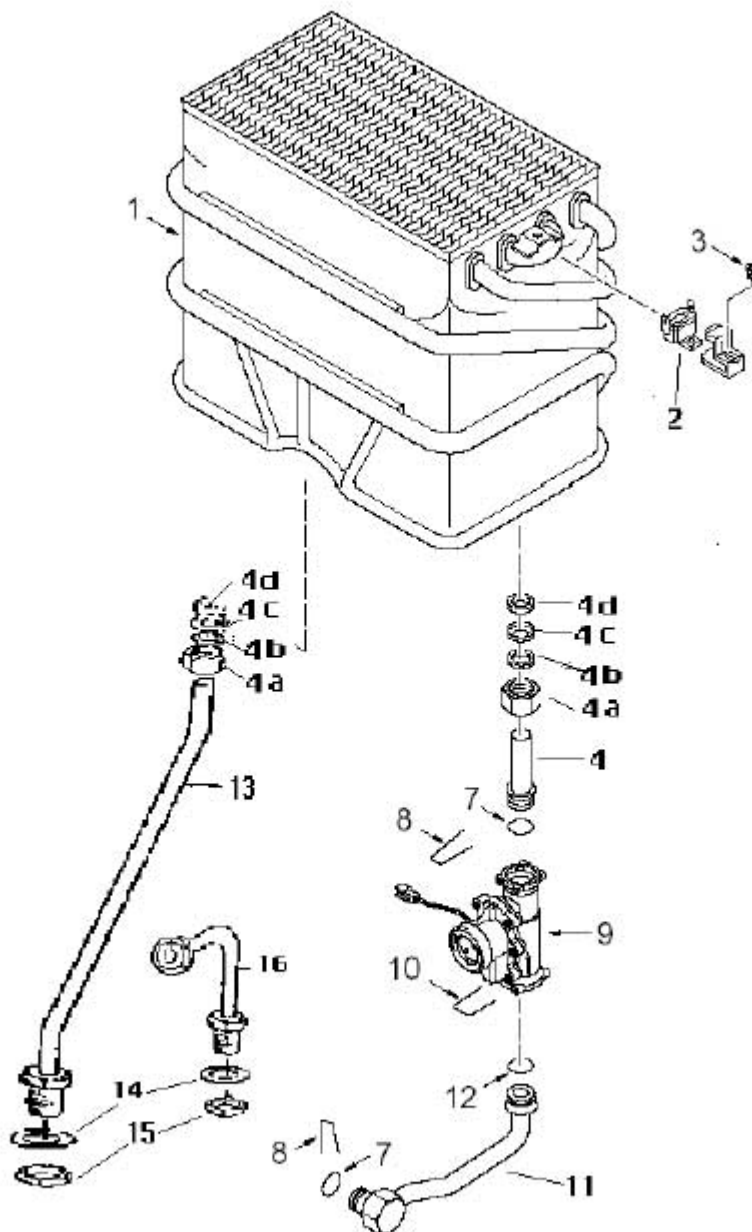

Position	Part Number	Description	Comments
1	8716487612	Front Cover	
2	F005W10001.ZG1	Rear Housing inc Flue	
3	9708061023.ZG1	Viewing Window	
4	9708063416.ZG1	Thumb Screw	

Position	Part Number	Description	Comments
1	8705406378	Heat Exchanger	
2	8707206151.ZG1	Temperature Limiter	Ceramic block type
2	8707206435	Temperature Limiter	Clip on type
3	2910951116.ZG1	Screw	
4	8700705972	Connecting Pipe	
4.1	8703301081	Nut	

4.2	8700100008.ZG1	Flat Washer	
4.2			
4.3	8700500004.ZG1	Dished Washer	
4.4	8700203004.ZG1	Rubber Washer	
7	8700205023	O ring	
8	8704705025	Retaining Clip	
9	8707406104	Hydrogenerator	Previously 8707406058
10	8704705030	Retaining Clip	
11	8700705947	Cold Water Pipe	
12	8700205133	O Ring	
13	9708063394.ZG1	Hot Water Pipe	
14	9708061024.ZG1	Nylon Washer	
15	9903063009.ZG1	Lock Nut Brass	
16	9708063393.ZG1	Cold Water Inlet	

BOSCH
Invented for life

Position	Part Number	Description	Comments
1	8708120004.ZG1	Main Burner	NG
1	8708120132	Main Burner	LPG
2	8701003010	Manifold Washer	
3		Screw	Part not known
4	8708202124	Injector	NG 1.2 mm
4	8708202132	Injector	LPG 0.75mm

5	2910952122	Screw	
6	8703401069	Screw	
7	8703305191.0	Test Point	
8	8710103060.ZG1	Burner Washer	
9	old 8708105640 new 8738708697	Pilot Burner	NG
9	8708105535	Pilot Burner	LPG
10	8703401053	Screw	
11	8708200002	Pilot Injector (Spud)	NG
11	8708200069	Storm Pilot Injector (Spud)	NG
11	8708200312	Pilot Injector (Spud)	LPG
12	8701309061.ZG1	Clamp Assembly	
14	8700707349	Pilot Pipe	
15	8703406008	Nut	
15	8703305192	Olive	
16	8708107006	Electrode	
17	8708107007	Flame Rod	
19	8700103173.ZG1	Sealing Washer	