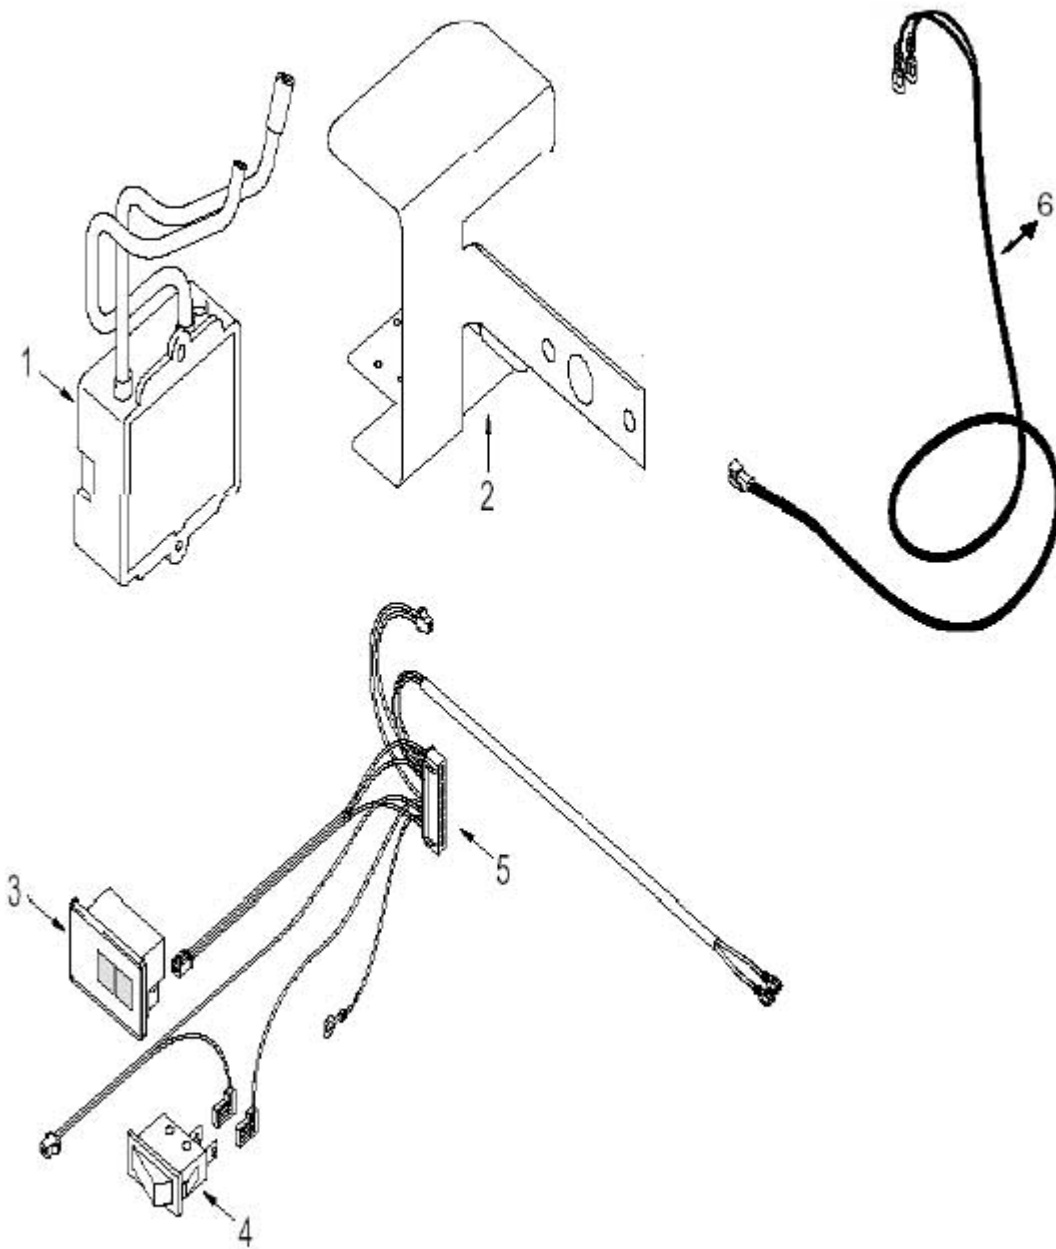

BOSCH
Invented for life

Position	Part Number	Description	Comments
1	8708120004.ZG1	Main Burner	NG
1	8708120132	Main Burner	LPG
2	8701003010	Manifold Washer	
3		Screw	Part not known
4	8708202124	Injector	NG 1.2 mm
4	8708202132	Injector	LPG 0.75mm

BOSCH
Invented for life

Position	Part Number	Description	Comments
1	8707011979 or 8707011671.ZG1 for NZ	Gas Valve	NG
1	8707011199	Gas Valve	LPG
2		Throttle Housing	Part not known
3	8743401002	Screw	

4	8701004001	Gasket	
5	8704603067	Compression Spring	
6	8704603118	Compression Spring	LPG
7	8708501255	Poppet Valve	
8		Valve Seal	Part not known
9	8703101057	Valve Stem	Part not known
10		Retaining Ring	
11	8740205002	O ring	
12	8708500246	Poppet Valve	LPG
13		Poppet Valve Head	Part not known
14			Part not known
15	8700507002	Gas Filter	
17	8708504021	Diaphragm Switch	NG
17	8708504049	Diaphragm Switch	LPG
17.1	8708501249	Pilot Solenoid	Orange
17.2	8708501250	Main Solenoid	Green
18	8703401051.ZG1	Screw	
19	8708008009	Valve Operation Housing	
20	8708500239	Poppet Valve Head	
21	2916080904	Retaining Ring	
22	8701004020	Gasket	
23	8701000312	Guide Plate	Part not known
24		Screw	Part not known
25	8700103014.ZG1	Gas Inlet Washer	
26	8700705508.ZG1	Gas Pipe	NG
26	8700705422.ZG1	Gas Pipe	LPG
27		Screw	Part not known
28	8704603094	Compression Spring	
29	8708501232	Poppet Valve Head	
30	8700205087	O ring	

Position	Part Number	Description	Comments
1	8707002685	Water Valve	
2	8705500101	Cover	
3	8700306114	Sleeve	
4	8710205007	O ring	
5	8700503052	Diaphragm	
6		Sleeve	Part not known

7		Sleeve	Part not known
8	8700205115	O ring	
9		Spring Wire	Part not known
10	8700507001	Water Filter	
11	8708500285	Selector Screw	
12		O ring	Part not known
13		Screw	Part not known
14	2916079006	Retaining Ring	
15		Plate	Part not known
16	8703502037	Plunger	
17	8705705027	Volumetric Water Governer	
18	8700205107	O Ring	
19	8700205041.ZG1	O ring	
20		Screw	Part not known
21	8708205279	Venturi	
22	8700205007	O ring	