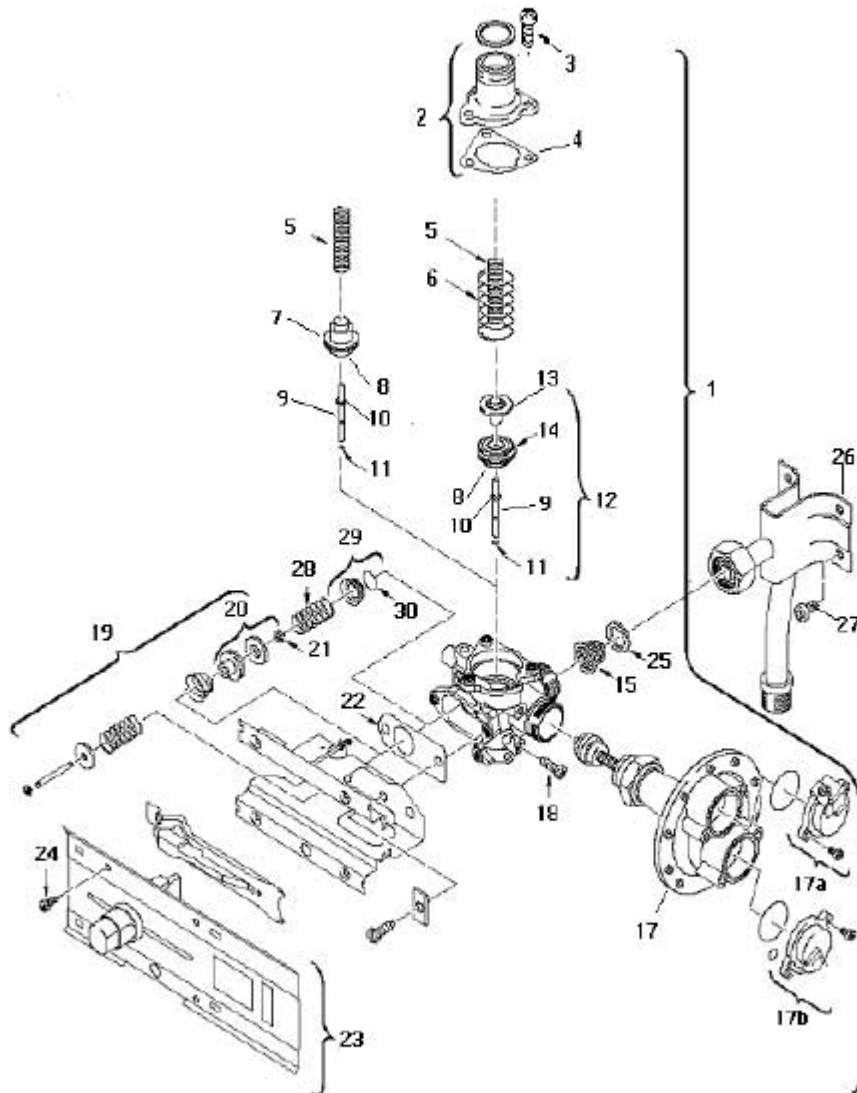

BOSCH
Invented for life

Position	Part Number	Description	Comments
1	8707011979 or 8707011671.ZG1 for NZ	Gas Valve	NG
1	8707011199	Gas Valve	LPG
2		Throttle Housing	Part not known
3	8743401002	Screw