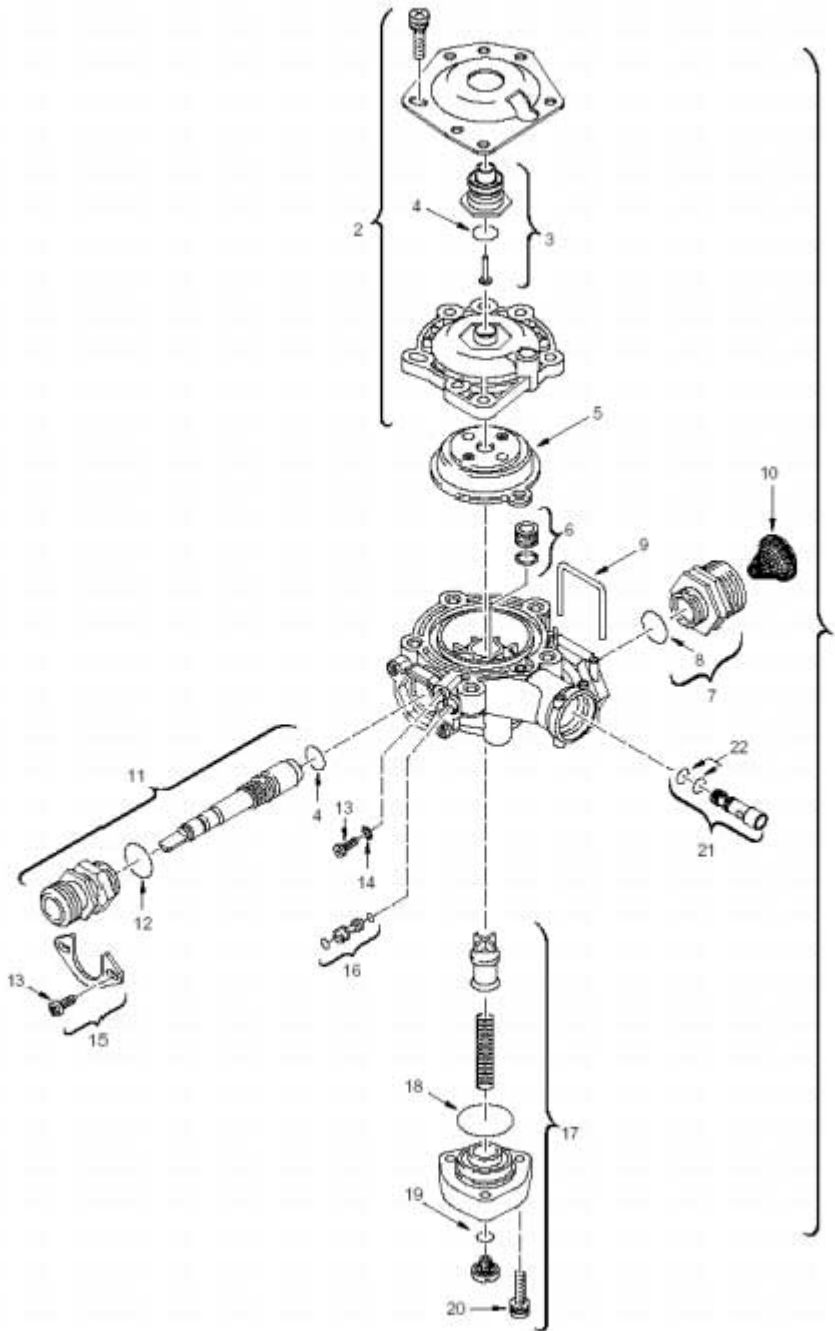

BOSCH
Invented for life

Position	Part Number	Description	Comments
1	8708120004.ZG1	Main Burner	NG
1	8708120132	Main Burner	LPG
2	8701003010	Manifold Washer	
3		Screw	Part not known
4	8708202124	Injector	NG 1.2 mm
4	8708202132	Injector	LPG 0.75mm

5	2910952122	Screw	
6	8703401069	Screw	
7	8703305191.0	Test Point	
8	8710103060.ZG1	Burner Washer	
9	old 8708105640 new 8738708697	Pilot Burner	NG
9	8708105535	Pilot Burner	LPG
10	8703401053	Screw	
11	8708200002	Pilot Injector (Spud)	NG
11	8708200069	Storm Pilot Injector (Spud)	NG
11	8708200312	Pilot Injector (Spud)	LPG
12	8701309061.ZG1	Clamp Assembly	
14	8700707349	Pilot Pipe	
15	8703406008	Nut	
15	8703305192	Olive	
16	8708107006	Electrode	
17	8708107007	Flame Rod	
19	8700103173.ZG1	Sealing Washer	

BOSCH
Invented for life

Position	Part Number	Description	Comments
1	8707011979 or 8707011671.ZG1 for NZ	Gas Valve	NG
1	8707011199	Gas Valve	LPG
2		Throttle Housing	Part not known
3	8743401002	Screw	

4	8701004001	Gasket	
5	8704603067	Compression Spring	
6	8704603118	Compression Spring	LPG
7	8708501255	Poppet Valve	
8		Valve Seal	Part not known
9	8703101057	Valve Stem	Part not known
10		Retaining Ring	
11	8740205002	O ring	
12	8708500246	Poppet Valve	LPG
13		Poppet Valve Head	Part not known
14			Part not known
15	8700507002	Gas Filter	
17	8708504021	Diaphragm Switch	NG
17	8708504049	Diaphragm Switch	LPG
17.1	8708501249	Pilot Solenoid	Orange
17.2	8708501250	Main Solenoid	Green
18	8703401051.ZG1	Screw	
19	8708008009	Valve Operation Housing	
20	8708500239	Poppet Valve Head	
21	2916080904	Retaining Ring	
22	8701004020	Gasket	
23	8701000312	Guide Plate	Part not known
24		Screw	Part not known
25	8700103014.ZG1	Gas Inlet Washer	
26	8700705508.ZG1	Gas Pipe	NG
26	8700705422.ZG1	Gas Pipe	LPG
27		Screw	Part not known
28	8704603094	Compression Spring	
29	8708501232	Poppet Valve Head	
30	8700205087	O ring	